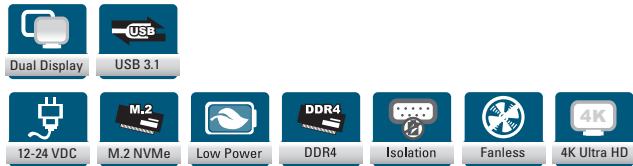

mBOX100 NEW

Medical Grade Fanless Slim System with 8th Gen Intel® Core™ i7/i5 or Celeron® Processor for Smart Healthcare Applications

Features

- 8th gen Intel® Core™ i7/i5 or Celeron® processor (Whiskey Lake-U), TDP 15W
- 2 DDR4-2400 SO-DIMM for up to 64GB memory
- 1 HDMI and 1 DisplayPort with 4K UHD supported
- 2 COM and 2 GbE LAN
- Swappable 2.5" SATAIII SSD tray with security lock
- Antimicrobial coating chassis (optional)

▲ Front view

▲ Rear view

Specifications

Standard Color	White
CPU	Intel® Core™ i7-8665UE/i5-8365UE processor or Celeron® processor (Whiskey Lake-U) with TDP 15W
System Memory	2 x 260-pin DDR4-2666 non-ECC SO-DIMM, up to 64GB
Chipset	SoC integrated
Display	Intel® UHD Graphics 620 Supports Gfx - DX12.0, OCL2.0, OGL4.3
BIOS	AMI uEFI
System I/O Outlet	2 x RS-232/422/485 2 x 10/100/1000 Mbps Ethernet (Intel® I210-IT & Intel® I219-LM) 4 x USB 3.1 1 x HDMI 1.4 1 x DisplayPort 1.2 1 x Power on/off button 1 x DC power input connector 2 x SMA-type antenna connector
Watchdog Timer	65535 levels, 1 to 65535 sec.
Storage	1 x 2.5" SATAIII SSD 1 x M.2 Key M 2280 NVMe SSD slot
Expansion Interface	1 x Full-size PCI Express Mini Card slot (USB + PCIe signal)
TPM	TPM 2.0
System Indicator	1 x Blue LED for system power-on
Power Input	12 to 24 VDC power supply
Operating Temperature	0°C to 40°C (-40°F to 158°F)
Humidity	10% - 90%, non-condensing
Vibration Endurance	3 Grms STD, random, 5 to 500 Hz, 1 hr/axis
Dimensions	250 mm (9.8") (W) x 220 mm (8.66") (D) x 60 mm (2.36") (H)
Weight (net/gross)	3 kg
Certifications	CE, FCC IEC-60601 compliance
EOS Support	Win 10 IoT, Linux

Optional

DDR4 SO-DIMM	8GB to 32GB
2.5" SATA SSD	128GB or above
M.2 NVMe SSD	100GB or above
WLAN Kit	Wi-Fi module & antenna
Power Adapter	12V, 65W adapter (medical grade)

Dimensions