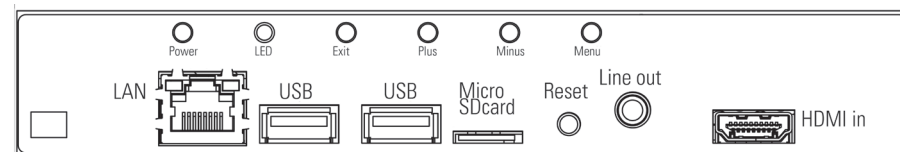

VideoPoster - Network Multimediaplayer

Order number		DS-91-414
Interfaces		1 x LAN, 2 x USB, 1 x HDMI, 1 x Line out, 1 x MicroSD card slot
Power consumption (typ.)	[Watt]	43
Weight	[kg]	12.6
Dimensions (W x H x D)	[mm]	759 x 454 x 109
Package contents		USB Stick 8 GB