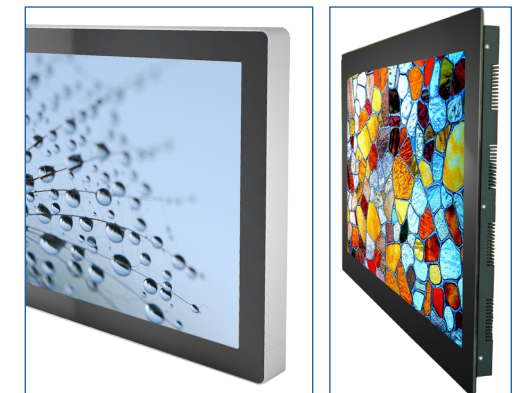

Touch*

TrueFlat PCAP touch is a TrueFlat glass with a laminated PCAP touch at the backside.