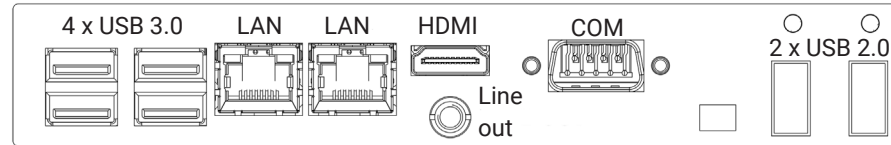

IQ Celeron - PC Intel® Celeron®

POS-Line 31.5

Order number		DS-92-183
Interfaces		2 x Gigabit LAN, 4 x USB 3.0, 2 x USB 2.0, 1 x HDMI, 1 x RS232/422/485
PC		Intel® Celeron® J3455 (1,5GHz/2,3GHz), RAM: 4 GB DDR3L, Storage: min. 120 GB mSATA
Fan		no
Power consumption (typ.)	[Watt]	ca.55
Weight	[kg]	14.5
Dimensions (W x H x D)	[mm]	759 x 454 x 109