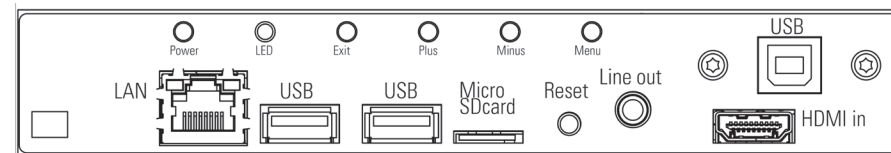

FORTEC
ELEKTRONIK AG

POS-Line 31.5

One look - many functions and options

OUR GLOBAL
COMPETENCE
CENTERS

Panel and Housing

POS-Line 31.5

	measure	description
Panel Diagonal	[mm] / [Inch]	800.1/ 31.5
Type		Open -frame monitor (various bezels, true-flat glass and touch solutions are available under options)
Resolution	[Pixel]	1920 x 1080 FHD
Luminance (center)	[cd/m²]	500
Viewing angle	[°]	178 h / 178 v
Backlight		LED
Active area (H/V)	[mm]	698.4 x 392.85
Number of colors	[M]	1073.7 (PME, PIII, VP)/ 16.7 (IQ Celeron, IQ Core-i)
Contrast ratio		3000:1
Response time (on/off)	[ms]	8
Pixel class		ISO 9241-307 (pixel error class II)
Life time back light until reaching half brightness	[h]	50.000
Continuous operating time	[h] / [d]	24/ 7
Mounting	[mm]	VESA MIS-F 400 x 400 (M6)
Storage temperature	[°C] / [°F]	-20 ~ 60 / -4 ~ 140
Operating temperature	[°C] / [°F]	0 ~ 40/ 32 ~ 104
Storage humidity	[%]	10 ~ 90 (non condensing)
Operating humidity	[%]	10 ~ 90 (non condensing)
Panel orientation		Landscape and Portrait
Location of connectors		Landscape: bottom/ Portrait: left (front view)
Location of OSD buttons		Landscape: bottom/ Portrait: left (front view)
Housing		Powdered steel sheet DC01, black RAL 9005
IP grade		IP 65 on the front if option TrueFlat glass or TrueFlat touch
Power supply	[V]	AC 110 - 240
Conformity		CE, FCC Class A, EU-RoHS
Packaging		Single packaging for Euro pallet (max. 3 packages p.p.)
Package Contents		Safety instructions, power cable

WebPoster M3 - Website Player

POS-Line 31.5

WebPoster M3 is an industrial FHD network player to show websites. It is a special designed Distec O/S for Artista IOT monitors.

Firmware is compatible with touchscreen applications.

Order number		DS-92-226
Interfaces		1 x LAN, 2 x USB, 1 x HDMI, 1 x Line out, 1 x MicroSD card slot
Power consumption (typ.)	[Watt]	43
Weight	[kg]	12.6
Dimensions (W x H x D)	[mm]	759 x 454 x 109

IOT - Raspberry® IoT Controller