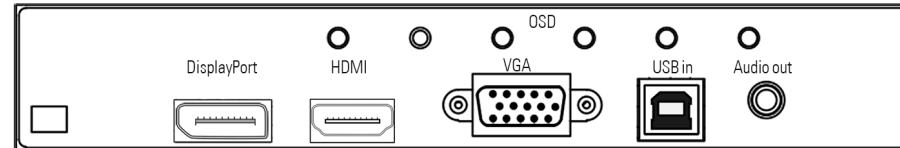

Video PME - VGA, HDMI, Display Port

POS-Line 31.5

Order number		DS-91-411
Interfaces		1 x VGA, 1 x HDMI, 1 x DisplayPort, 1 x Audio Line-Out, 1 x USB-Remote, 1 x OSD 4 button
Power consumption (typ.)	[Watt]	44
Weight	[kg]	12.5
Dimensions (W x H x D)	[mm]	759 x 454 x 109
Package contents		SVGA cable