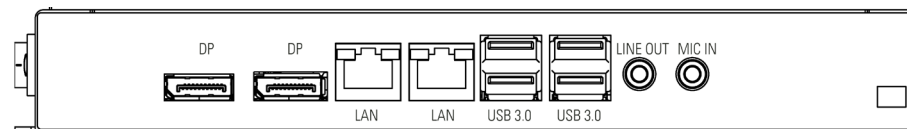

Order number		DS-91-981
Order numbers		DS-60-859
Interfaces		1 x LAN, 2 x USB 2.0, 1 x HDMI, 1 x Line out, 1 x MicroSD card slot, 1 x USB-B (only for content updates)
Power consumption (typ.)	[Watt]	43
Weight	[kg]	12.6
Dimensions (W x H x D)	[mm]	759 x 454 x 109

IQ Celeron - PC Intel® Celeron®

POS-Line 31.5

Order number		DS-92-183
Interfaces		2 x Gigabit LAN, 4 x USB 3.0, 2 x USB 2.0, 1 x HDMI, 1 x RS232/422/485
PC		Intel® Celeron® J3455 (1,5GHz/2,3GHz), RAM: 4 GB DDR3L, Storage: min. 120 GB mSATA
Fan		no
Power consumption (typ.)	[Watt]	ca.55
Weight	[kg]	14.5
Dimensions (W x H x D)	[mm]	759 x 454 x 109

IQ Core-i5 - PC Intel® Core™-i5

Order number		DS-92-022
Features		Resolution 4K external via DisplayPort supported
Interfaces		2 x DP, 2x LAN, 4x USB 3.0, 1 x Audio, 1 x MIC in
PC		Intel® Core™-i5-7300 U (2.6 GHz), Intel® HD Graphics GT series, RAM: 8GB DDR 4 Storage: 120 GB M.2Sata
Fan		no
Power consumption (typ.)	[Watt]	90
Weight	[kg]	16.5
Dimensions (W x H x D)	[mm]	759 x 454 x 109