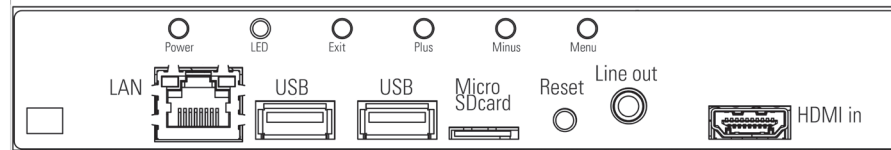

WebPoster M3 - Website Player

POS-Line 31.5

WebPoster M3 is an industrial FHD network player to show websites. It is a special designed Distec O/S for Artista IOT monitors.

Firmware is compatible with touchscreen applications.

Order number		DS-92-226
Interfaces		1 x LAN, 2 x USB, 1 x HDMI, 1 x Line out, 1 x MicroSD card slot
Power consumption (typ.)	[Watt]	43
Weight	[kg]	12.6
Dimensions (W x H x D)	[mm]	759 x 454 x 109