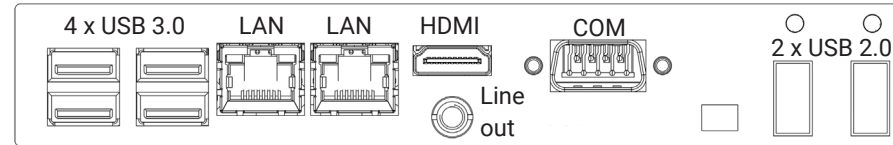

IQ Celeron - PC Intel® Celeron®

POS-Line 42

Order number		DS-92-184
Interfaces		2 x Gigabit LAN, 4 x USB 3.0, 2 x USB 2.0, 1 x HDMI, 1 x RS232/422/485
PC		Intel® Celeron® J3455 (1,5GHz/2,3GHz), RAM: 4 GB DDR3L, Storage: min. 120 GB mSATA
Fan		no
Power consumption (typ.)	[Watt]	ca.101
Weight	[kg]	ca. 22.3
Dimensions (W x H x D)	[mm]	991 x 583 x 109