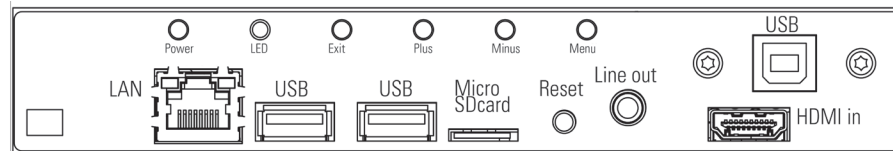

FORTEC
ELEKTRONIK AG

POS-Line 42

One look - many functions and options

OUR GLOBAL
COMPETENCE
CENTERS

Panel and Housing

POS-Line 42

	Measure	Description
Panel Diagonal	[mm] / [Inch]	1066.8/ 42.0
Type		Open -frame monitor (various bezels, true-flat glass and touch solutions are available under options)
Resolution	[Pixel]	1920 x 1080 FHD
Luminance (center)	[cd/m²]	700
Viewing angle	[°]	178 h / 178 v
Backlight		LED
Active area (H/V)	[mm]	930.24 x 523.26
Number of colors	[M]	1073.7 (PME, PIII, VP)/ 16.7 (IQ Celeron, IQ Core-i)
Contrast ratio		4000:1
Response time (on/off)	[ms]	8
Pixel class		ISO 9241-307 (pixel error class II)
Life time back light until reaching half brightness	[h]	50.000
Continuous operating time	[h] / [d]	24/ 7
Mounting	[mm]	VESA MIS-F 400 x 400 (M6)
Storage temperature	[°C] / [°F]	-20 ~ 60 / -4 ~ 140
Operating temperature	[°C] / [°F]	0 ~ 40/ 32 ~ 104
Storage humidity	[%]	10 ~ 90 (non condensing)
Operating humidity	[%]	10 ~ 90 (non condensing)
Panel orientation		Landscape and Portrait
Location of connectors		Landscape: bottom/ Portrait: left (front view)
Location of OSD buttons		Landscape: bottom/ Portrait: left (front view)
Housing		Powdered steel sheet DC01, black RAL 9005
IP grade		IP 65 on the front if option TrueFlat glass or TrueFlat touch
Power supply	[V]	AC 110 - 240
Conformity		CE, FCC Class A, EU-RoHS
Packaging		Single packaging for Euro pallet (max. 3 packages p.p.)
Package Contents		Safety instructions, power cable

WebPoster M3 - Website Player

POS-Line 42

WebPoster M3 is an industrial FHD network player to show websites. It is a special designed Distec O/S for Artista IOT monitors.

Firmware is compatible with touchscreen applications.

Order number		DS-92-225
Interfaces		1 x LAN, 2 x USB, 1 x HDMI, 1 x Line out, 1 x MicroSD card slot
Power consumption (typ.)	[Watt]	86
Weight	[kg]	20.0
Dimensions (W x H x D)	[mm]	991 x 583 x 109

IOT - Raspberry® IoT Controller