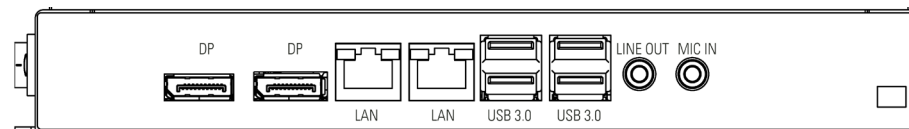

Order number		DS-91-982
Order numbers		DS-60-859
Interfaces		1 x LAN, 2 x USB 2.0, 1 x HDMI, 1 x Line out, 1 x MicroSD card slot, 1 x USB-B (only for content updates)
Power consumption (typ.)	[Watt]	86
Weight	[kg]	20.0
Dimensions (W x H x D)	[mm]	991 x 583 x 109

IQ Celeron - PC Intel® Celeron®

POS-Line 42

Order number		DS-92-184
Interfaces		2 x Gigabit LAN, 4 x USB 3.0, 2 x USB 2.0, 1 x HDMI, 1 x RS232/422/485
PC		Intel® Celeron® J3455 (1,5GHz/2,3GHz), RAM: 4 GB DDR3L, Storage: min. 120 GB mSATA
Fan		no
Power consumption (typ.)	[Watt]	ca.101
Weight	[kg]	ca. 22.3
Dimensions (W x H x D)	[mm]	991 x 583 x 109

IQ Core-i5 - PC Intel® Core™-i5

Order number		DS-92-023
Features		Resolution 4K external via DisplayPort supported
Interfaces		2 x DP, 2x LAN, 4x USB 3.0, 1 x Audio, 1 x MIC in
PC		Intel® Core™-i5-7300 U (2.6 GHz), Intel® HD Graphics GT series, RAM: 8GB DDR 4 Storage: 120 GB M.2Sata
Fan		no
Power consumption (typ.)	[Watt]	120
Weight	[kg]	22.5
Dimensions (W x H x D)	[mm]	991 x 583 x 109