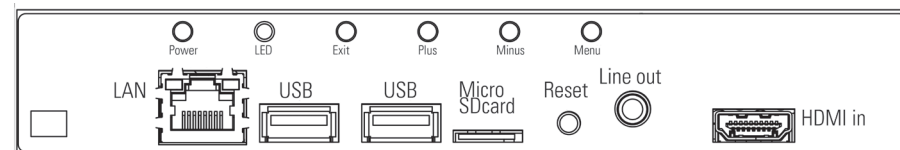

VideoPoster - Network Multimediaplayer

Order number		DS-91-481
Interfaces		1 x LAN, 2 x USB, 1 x HDMI, 1 x Line out, 1 x MicroSD card slot
Power consumption (typ.)	[Watt]	86
Weight	[kg]	20.0
Dimensions (W x H x D)	[mm]	991 x 583 x 109
Package contents		USB Stick 8 GB