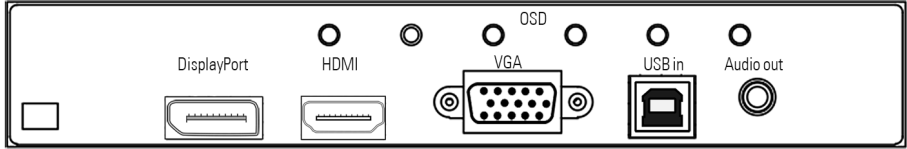

Video PME - VGA, HDMI, Display Port

POS-Line 54.6

Order number		DS-91-486
Interfaces		1 x VGA, 1 x HDMI, 1 x DisplayPort, 1 x Audio Line-Out, 1 x USB-Remote, 1 x OSD 4 button
Power consumption (typ.)	[Watt]	97
Weight	[kg]	34.5
Dimensions (W x H x D)	[mm]	1270 x 741 x 110
Package contents		SVGA cable