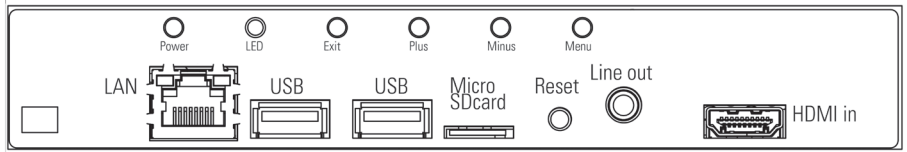

VideoPoster - Network Multimediaplayer

Order number		DS-91-492
Interfaces		1 x LAN, 2 x USB, 1 x HDMI, 1 x Line out, 1 x MicroSD card slot
Power consumption (typ.)	[Watt]	97
Weight	[kg]	34.5
Dimensions (W x H x D)	[mm]	1270 x 741 x 110
Package contents		USB Stick 8 GB