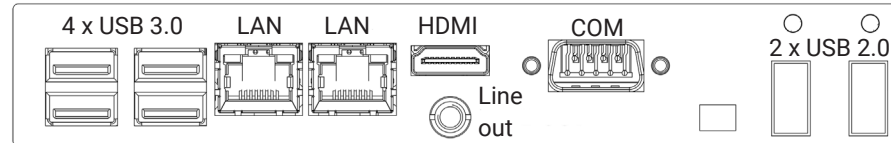

IQ Celeron - PC Intel® Celeron®

POS-Line 54.6

Order number		DS-92-186
Interfaces		2 x Gigabit LAN, 4 x USB 3.0, 2 x USB 2.0, 1 x HDMI, 1 x RS232/422/485
PC		Intel® Celeron® J3455 (1,5GHz/2,3GHz), RAM: 4 GB DDR3L, Storage: min. 120 GB mSATA
Fan		no
Power consumption (typ.)	[Watt]	ca.99
Weight	[kg]	ca. 35.5
Dimensions (W x H x D)	[mm]	1270 x 741 x 110