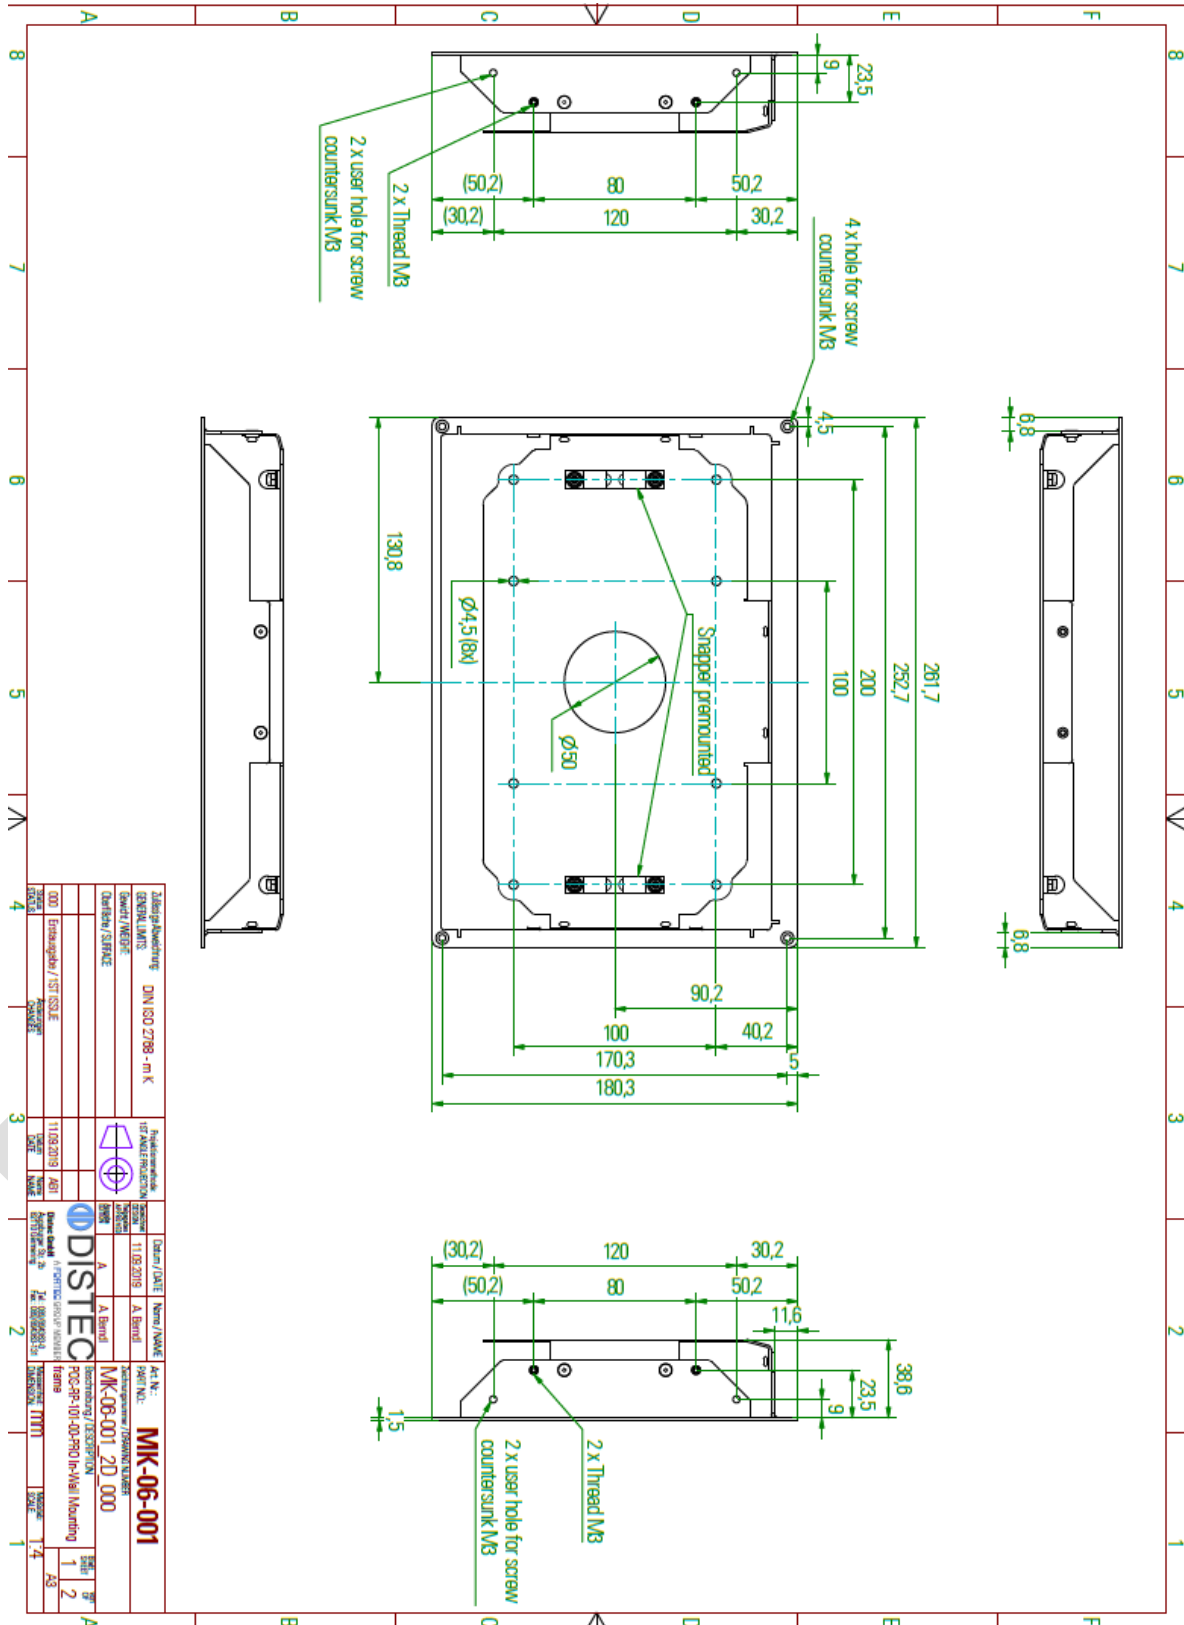

1 Revision History

Date	Rev.No.	Description	Page
10.12.2019	0.1	Preliminary Version	All
20.03.2020	0.2	Updated picture	2
24.03.2020	0.3	Updated drawings	7-9
24.03.2020	0.4	Updated Typical Power Consumption from "10.8" to "10"	6
02.04.2020	0.5	Updated specs: Physical Size from "263.7 x 182.3 x 34" to "264.1 x 182.7 x 34" and Active Area from "219.76 x 138.40" to "218.4 x 137"	6
08.07.2020	0.6	Operating temperature changed from 0°C - +50°C to -20°C - +70°C, updated last page	6, 11
09.12.2020	0.7	Revised description, order of characteristics and new cover/last page	5, 6

Items	Unit	Specification
Screen Diagonal	[inch]	10.1
Pixels H x V		1280 x 800
Supported Colors		262K(6bit color)/ 16.7M(8bit color)
Brightness	[cd/m ²]	850
Viewing Angle	v/h	85/85/85/85
Nominal Input Voltage	[V]	12
Typical Power Consumption	[W]	10
Electrical Interface		12V, USB, Audio, SD Card, Ethernet RJ45, HDMI
PCAP Touchscreen Touchpoints	finger	5
Storage Temperature	[°C]	-30 to +80
Operating Temperature Range	[°C]	-20 to +70
IP rating		Front IP65
Physical Size H x V x D	[mm]	264.1 x 182.7 x 34
Active Area H x V	[mm]	218.4 x 137
Weight	[kg]	1.5

3.1 Interfaces

4 Mechanical Drawing

5 Optional Accessories

5.1 Mounting Frame

5.1.1 Mounting instruction

The enclosed strapers must be pre-assembled on the basic unit

2 x strapers mounted with Countersunk M4x6

11,2

Mounting dry wall/cement

cutout depth 40,0mm

251

166

mounting holes

Mounting on plate (frontmount)

mounting holes