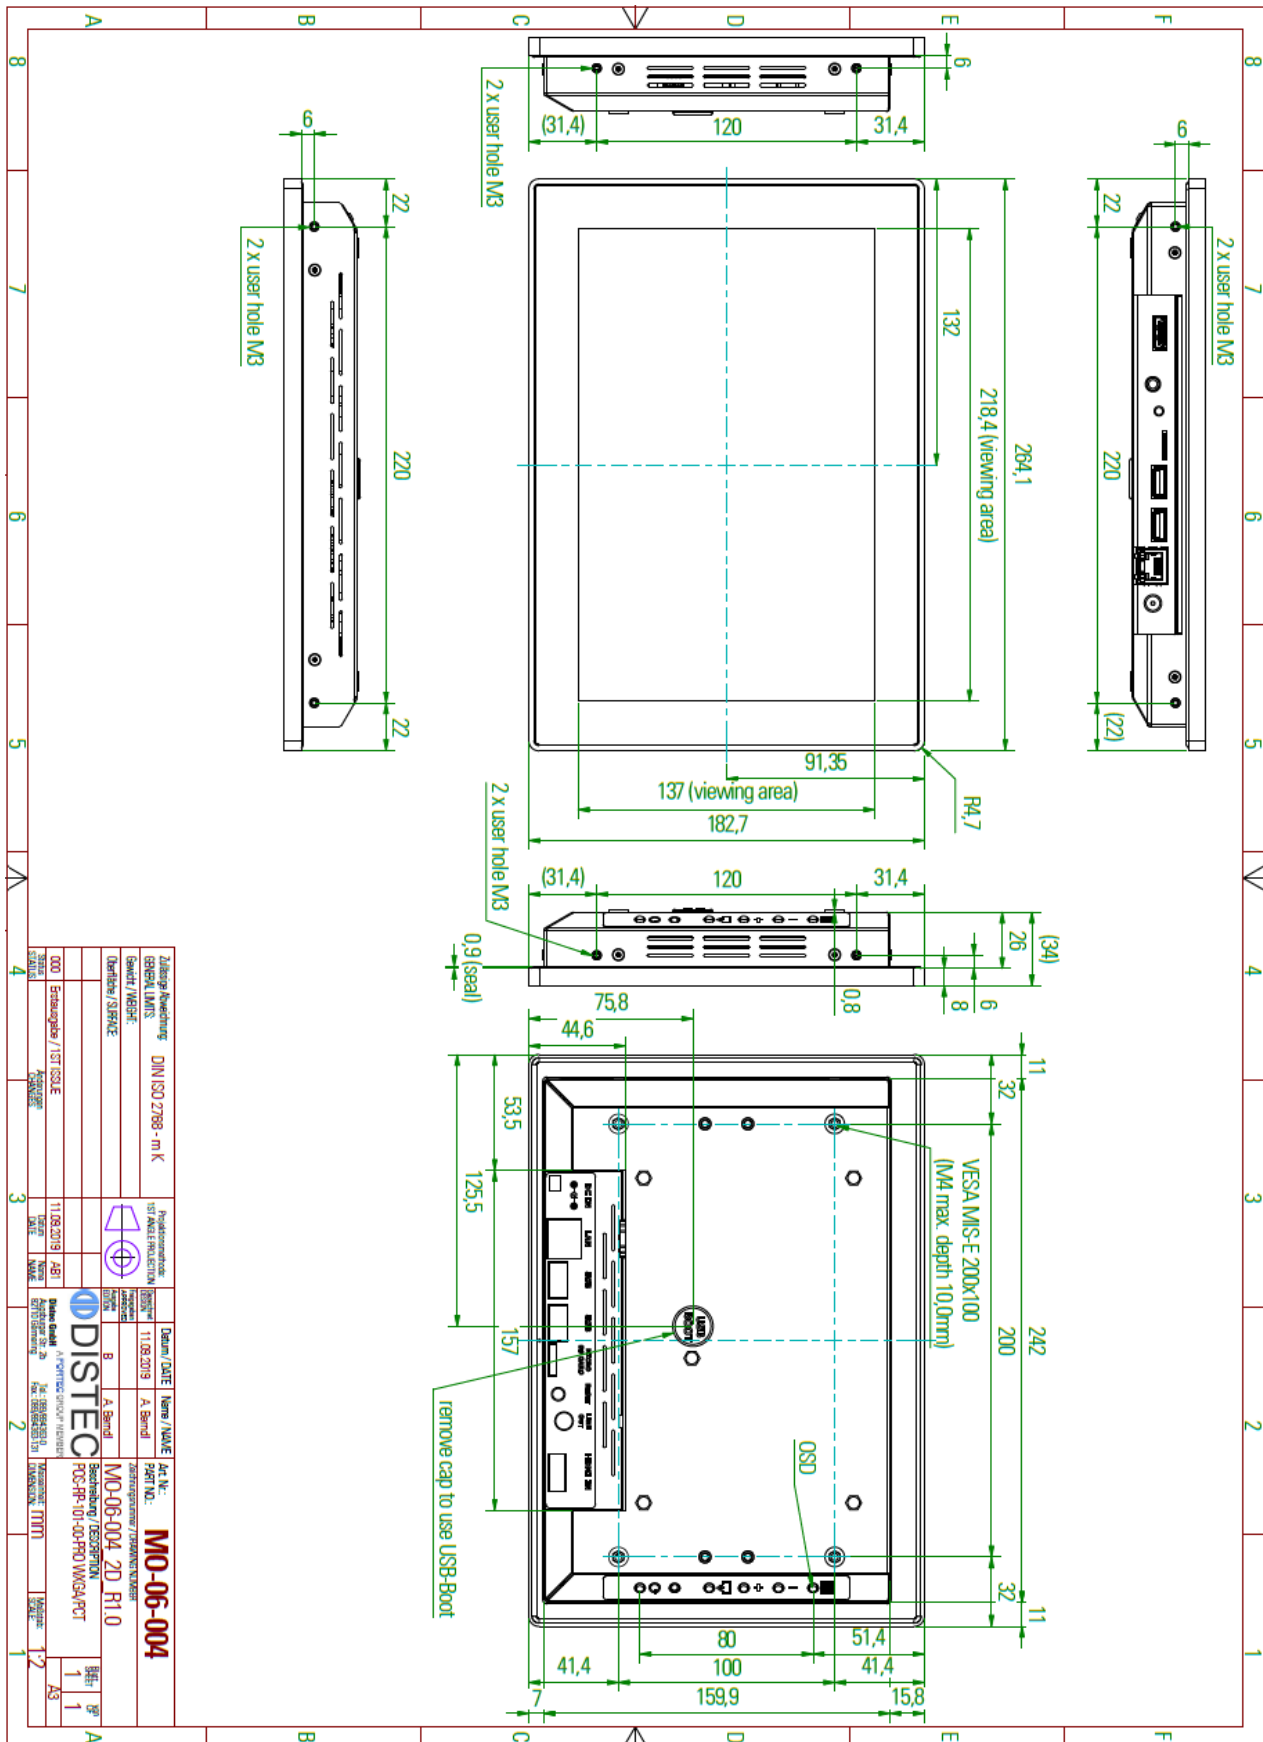

4 Mechanical Drawing