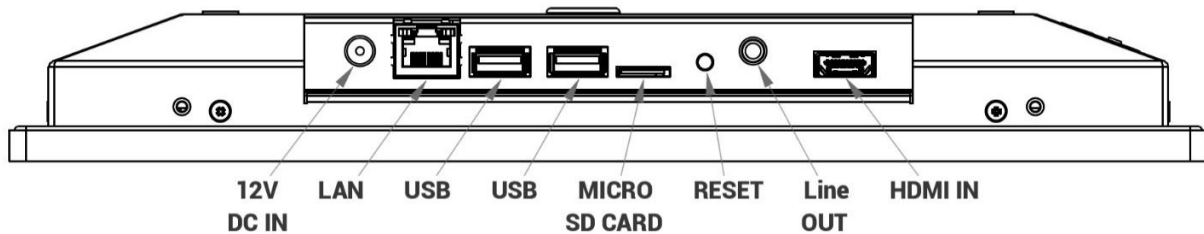

3 Characteristics

Items	Unit	Specification
Screen Diagonal	[inch]	10.1
Pixels H x V		1280 x 800
Supported Colors		262K(6bit color)/ 16.7M(8bit color)
Brightness	[cd/m²]	850
Viewing Angle	v/h	85/85/85/85
Nominal Input Voltage	[V]	12
Typical Power Consumption	[W]	10
Electrical Interface		12V, USB, Audio, SD Card, Ethernet RJ45, HDMI
PCAP Touchscreen Touchpoints	finger	5
Storage Temperature	[°C]	-30 to +80
Operating Temperature Range	[°C]	-20 to +70
IP rating		Front IP65
Physical Size H x V x D	[mm]	264.1 x 182.7 x 34
Active Area H x V	[mm]	218.4 x 137
Weight	[kg]	1.5

3.1 Interfaces