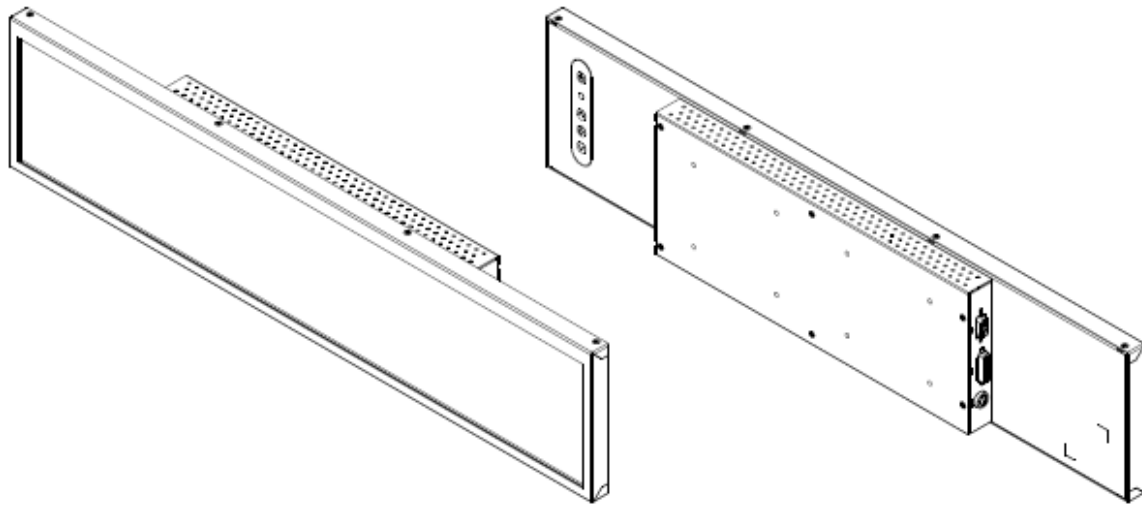

Outline Dimensions

Unit:mm