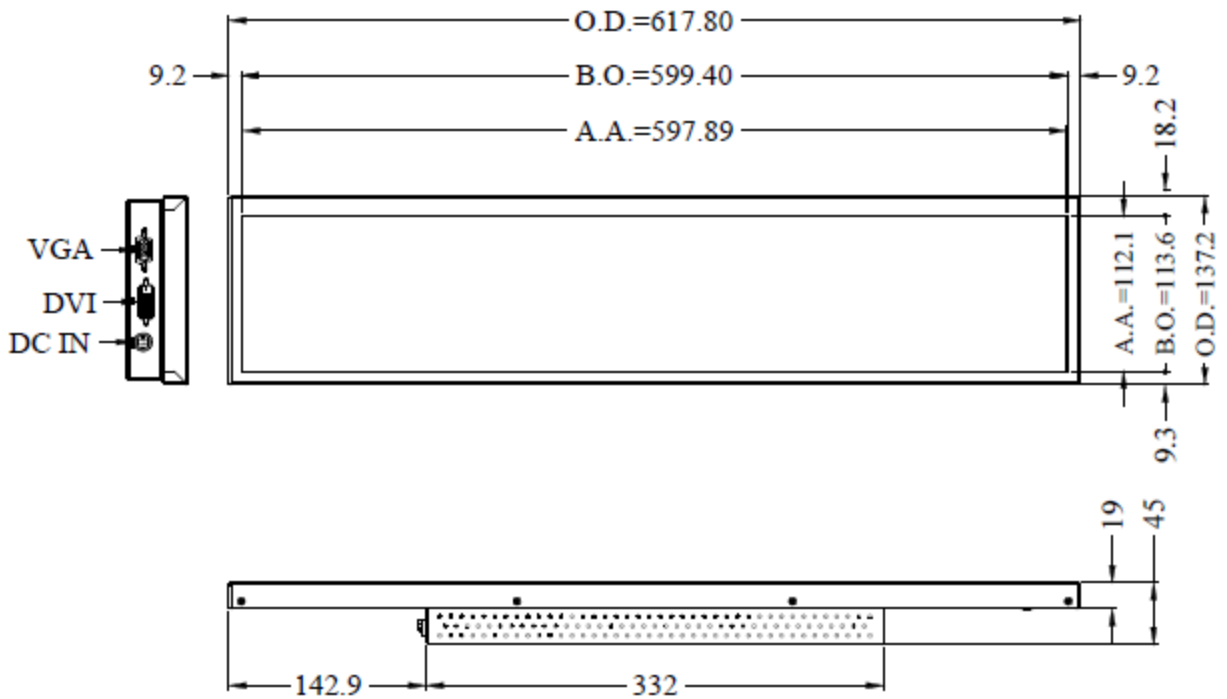

### Specifications

Model Name	SSD2405-Y V1
Description	24" LCD, 1000nits LED backlight, 1920x360
Screen Size	24"
Display Area (mm)	597.8(H) x 112.1(V)
Brightness	1000 cd/m <sup>2</sup>
Resolution	1920x360
Aspect Ratio	16 : 3
Contrast Ratio	850 : 1
Pixel Pitch (mm)	0.3114(H) x 0.3114(V)
Pixel Per Inch (PPI)	81
Viewing Angle	178°(H),178°(V)
Color Saturation (NTSC)	81%
Display Colors	16.7M
Response Time (Typical)	30ms
Panel Interface	LVDS
AD Board Input Interface	VGA, DVI-D, HDMI
Input Power	DC12V
Power Consumption	27.5W
Dimensions (mm)	617.8 x 137.2 x 45
Bezel Size(U/B/L/R)	18.2/9.3/9.2/9.2
Mounting	75x75, 250x75
Weight (Net)	4.6 kg
Operating Temperature	0 °C ~ 50 °C
Storage Temperature	-20 °C ~ 60 °C

## Mechanical Drawing

Outline Dimensions

Unit:mm