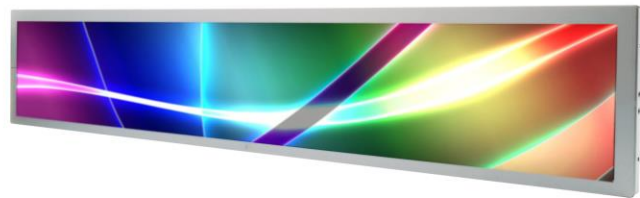

## SSD2405-Y

### 24" LCD, 1000nits LED backlight, 1920 x 360 ultra-wide aspect ratio 16:3

The SSD2405-Y is a 24 inch color TFT-LCD display with special aspect ratio 16:3 and wide resolution 1920 x 360. It is Litemax's Spanpixel series product which designed for high brightness with power efficiency LED backlight. It provides LCD panel with specific aspect ratios and sunlight readable for digital signage, public transportation, exhibition hall, department store, and vending machine.

#### Key Features

- Ultra-Wide Screen (16: 3)
- High Brightness
- Sunlight Readable
- LED Backlight
- Low Power Consumption
- BL MTBF: 100,000 hours

### Specifications

Model Name	SSD2405-Y V1
Description	24" LCD, 1000nits LED backlight, 1920x360
Screen Size	24"
Display Area (mm)	597.8(H) x 112.1(V)
Brightness	1000 cd/m <sup>2</sup>
Resolution	1920x360
Aspect Ratio	16 : 3
Contrast Ratio	850 : 1
Pixel Pitch (mm)	0.3114(H) x 0.3114(V)
Pixel Per Inch (PPI)	81
Viewing Angle	178°(H),178°(V)
Color Saturation (NTSC)	81%
Display Colors	16.7M
Response Time (Typical)	30ms
Panel Interface	LVDS
AD Board Input Interface	VGA, DVI-D, HDMI
Input Power	DC12V
Power Consumption	27.5W
Dimensions (mm)	617.8 x 137.2 x 45
Bezel Size(U/B/L/R)	18.2/9.3/9.2/9.2
Mounting	75x75, 250x75
Weight (Net)	4.6 kg
Operating Temperature	0 °C ~ 50 °C
Storage Temperature	-20 °C ~ 60 °C