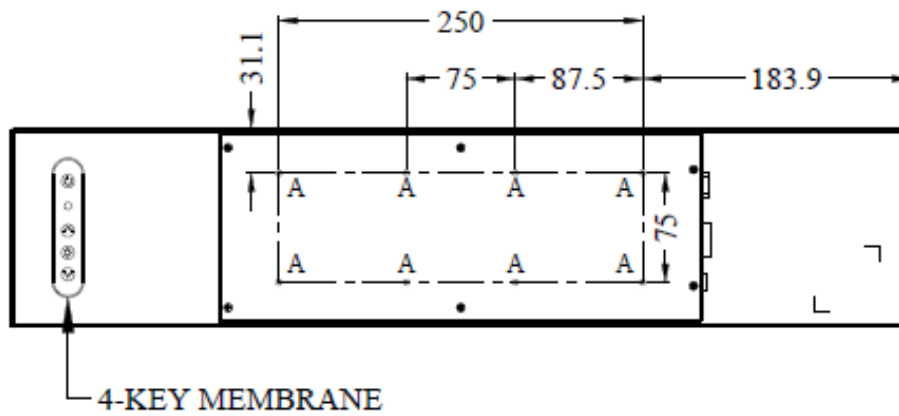

### Specifications

Model Name	SSD2405-Y V1
Description	24" LCD, 1000nits LED backlight, 1920x360
Screen Size	24"
Display Area (mm)	597.8(H) x 112.1(V)
Brightness	1000 cd/m <sup>2</sup>
Resolution	1920x360
Aspect Ratio	16 : 3
Contrast Ratio	850 : 1
Pixel Pitch (mm)	0.3114(H) x 0.3114(V)
Pixel Per Inch (PPI)	81
Viewing Angle	178°(H),178°(V)
Color Saturation (NTSC)	81%
Display Colors	16.7M
Response Time (Typical)	30ms
Panel Interface	LVDS
AD Board Input Interface	VGA, DVI-D, HDMI
Input Power	DC12V
Power Consumption	27.5W
Dimensions (mm)	617.8 x 137.2 x 45
Bezel Size(U/B/L/R)	18.2/9.3/9.2/9.2
Mounting	75x75, 250x75
Weight (Net)	4.6 kg
Operating Temperature	0 °C ~ 50 °C
Storage Temperature	-20 °C ~ 60 °C

## Mechanical Drawing

Outline Dimensions

Unit:mm