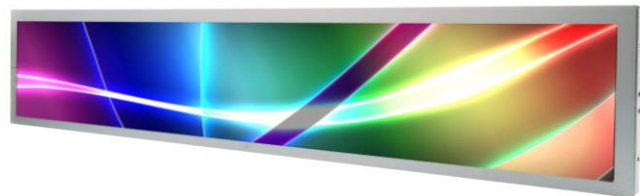

SSF2405-Y / SSH2405-Y

24" LCD, 1000nits LED backlight, 1920 x 360 ultra-wide aspect ratio 16:3

The SSF/SSH2405-Y is a 24 inch color TFT-LCD display with special aspect ratio 16:3 and wide resolution 1920 x 360. It is Litemax's Spanpixel series product which designed for high brightness with power efficiency LED backlight. It provides LCD panel with specific aspect ratios and sunlight readable for digital signage, public transportation, exhibition hall, department store, and vending machine.

Key Features

- Ultra-Wide Screen (16: 3)
- High Brightness
- Sunlight Readable
- LED Backlight
- Low Power Consumption
- BL MTBF: 100,000 hours

Specifications

Model Name	SSF2405-Y / SSH2405-Y V1
Description	24" LCD, 1000nits LED backlight, 1920x360
Screen Size	24"
Display Area (mm)	597.8(H) x 112.1(V)
Brightness	1000 cd/m ²
Resolution	1920x360
Aspect Ratio	16 : 3
Contrast Ratio	850 : 1
Pixel Pitch (mm)	0.3114(H) x 0.3114(V)
Pixel Per Inch (PPI)	81
Viewing Angle	178°(H),178°(V)
Color Saturation (NTSC)	81%
Display Colors	16.7M
Response Time (Typical)	30ms
Panel Interface	LVDS
AD Board Input Interface	VGA, DVI-D, HDMI
Input Power	DC12V
Power Consumption	21W / (27.5W with AD board)
Dimensions (mm)	612.7x 132.1 x 12.8
Bezel Size(U/B/L/R)	11/6/6/6 mm
Weight (Net)	1.23 kg
Operating Temperature	0 °C ~ 50 °C
Storage Temperature	-20 °C ~ 60 °C