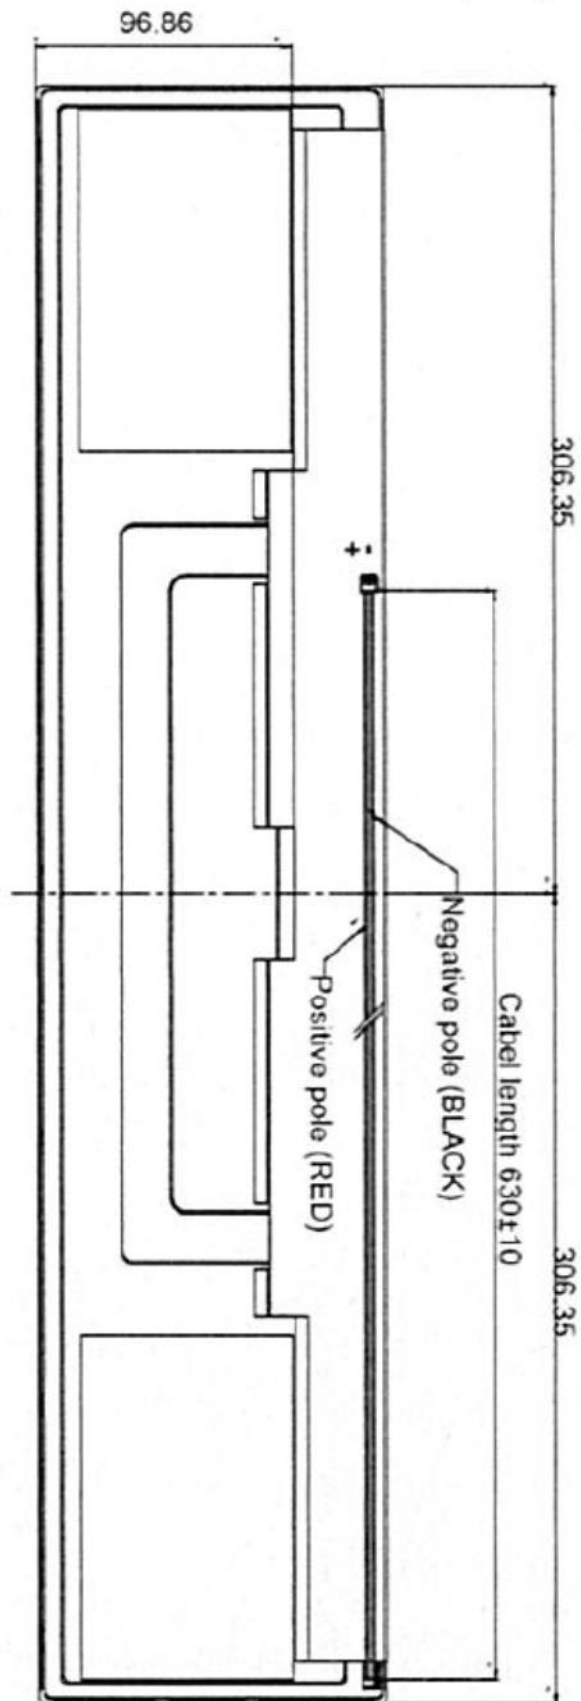

SSF2405-Y / SSH2405-Y

24" LCD, 1000nits LED backlight, 1920 x 360 ultra-wide aspect ratio 16:3

The SSF/SSH2405-Y is a 24 inch color TFT-LCD display with special aspect ratio 16:3 and wide resolution 1920 x 360. It is Litemax's Spanpixel series product which designed for high brightness with power efficiency LED backlight. It provides LCD panel with specific aspect ratios and sunlight readable for digital signage, public transportation, exhibition hall, department store, and vending machine.

Key Features

- Ultra-Wide Screen (16: 3)
- High Brightness
- Sunlight Readable
- LED Backlight
- Low Power Consumption
- BL MTBF: 100,000 hours

Specifications

Model Name	SSF2405-Y / SSH2405-Y V1
Description	24" LCD, 1000nits LED backlight, 1920x360
Screen Size	24"
Display Area (mm)	597.8(H) x 112.1(V)
Brightness	1000 cd/m ²
Resolution	1920x360
Aspect Ratio	16 : 3
Contrast Ratio	850 : 1
Pixel Pitch (mm)	0.3114(H) x 0.3114(V)
Pixel Per Inch (PPI)	81
Viewing Angle	178°(H),178°(V)
Color Saturation (NTSC)	81%
Display Colors	16.7M
Response Time (Typical)	30ms
Panel Interface	LVDS
AD Board Input Interface	VGA, DVI-D, HDMI
Input Power	DC12V
Power Consumption	21W / (27.5W with AD board)
Dimensions (mm)	612.7x 132.1 x 12.8
Bezel Size(U/B/L/R)	11/6/6/6 mm
Weight (Net)	1.23 kg
Operating Temperature	0 °C ~ 50 °C
Storage Temperature	-20 °C ~ 60 °C

SSF= Panel + LED Driving Board

SSH= Panel + LED Driving Board + AD Control Board

Specifications are subject to change without notice.

All brands or product names are trademarks or registered trademarks of their respective companies.

Mechanical Drawing

Outline Dimensions

Unit:mm

Ordering Information

Part Number	Description
SSF2405-YNN-A01	24",1000nits,1920*360,LID24C,5in1,V1
SSH2405-YNN-G01	24",1000nits,1920*360,LID24C,AD2662GDH,DC12V,5in1,V1