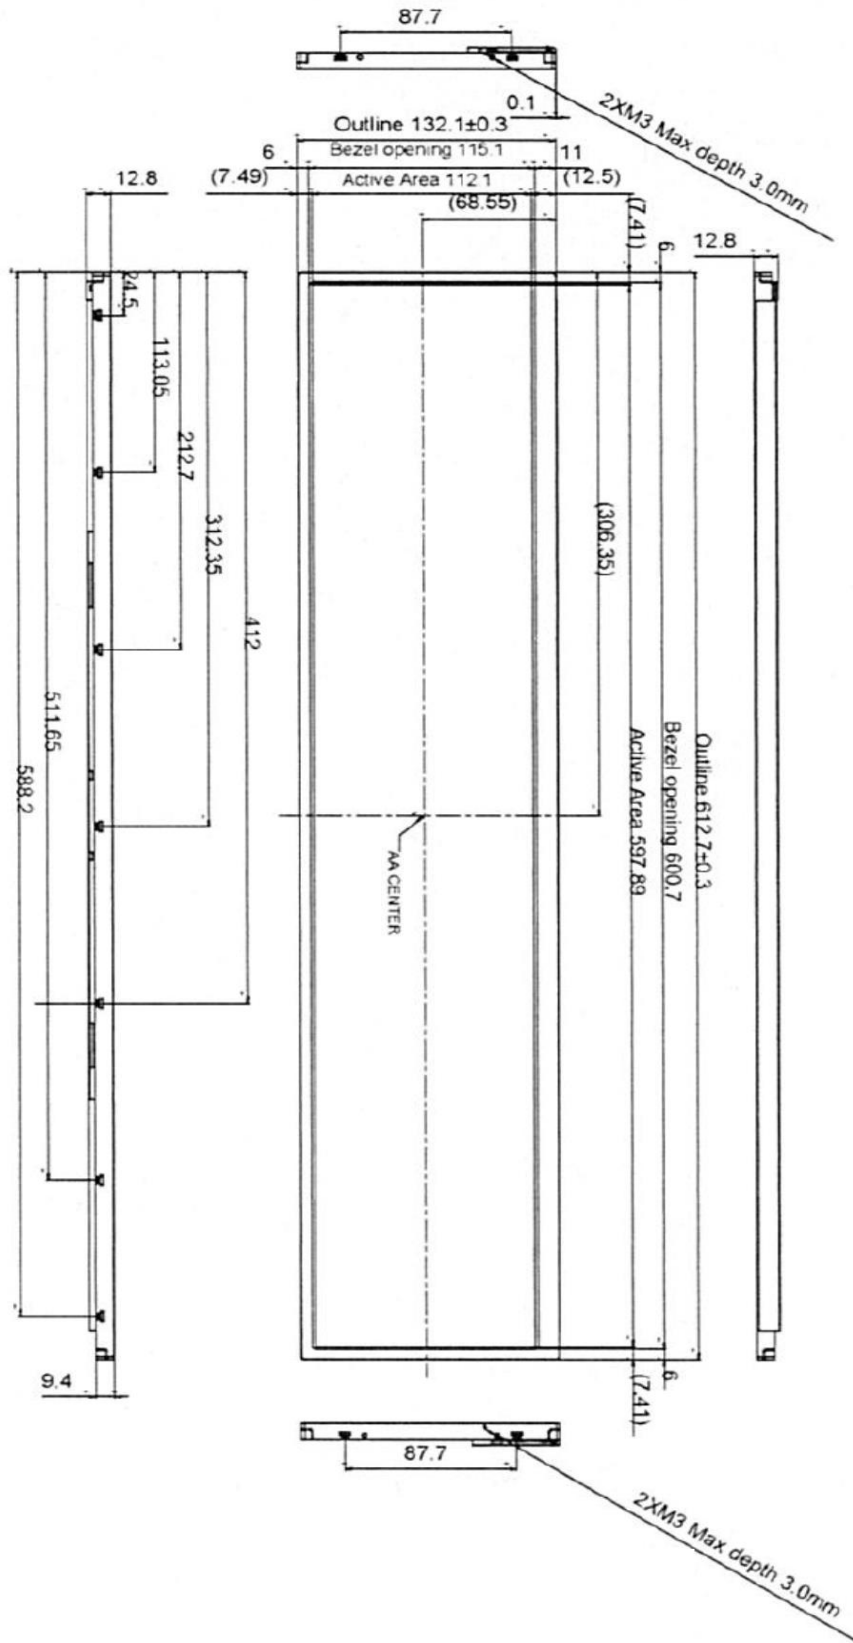

SSF2405-Y / SSH2405-Y

24" LCD, 1000nits LED backlight, 1920 x 360 ultra-wide aspect ratio 16:3

The SSF/SSH2405-Y is a 24 inch color TFT-LCD display with special aspect ratio 16:3 and wide resolution 1920 x 360. It is Litemax's Spanpixel series product which designed for high brightness with power efficiency LED backlight. It provides LCD panel with specific aspect ratios and sunlight readable for digital signage, public transportation, exhibition hall, department store, and vending machine.

Key Features

- Ultra-Wide Screen (16: 3)
- High Brightness
- Sunlight Readable
- LED Backlight
- Low Power Consumption
- BL MTBF: 100,000 hours

Specifications

Model Name	SSF2405-Y / SSH2405-Y V1
Description	24" LCD, 1000nits LED backlight, 1920x360
Screen Size	24"
Display Area (mm)	597.8(H) x 112.1(V)
Brightness	1000 cd/m ²
Resolution	1920x360
Aspect Ratio	16 : 3
Contrast Ratio	850 : 1
Pixel Pitch (mm)	0.3114(H) x 0.3114(V)
Pixel Per Inch (PPI)	81
Viewing Angle	178°(H),178°(V)
Color Saturation (NTSC)	81%
Display Colors	16.7M
Response Time (Typical)	30ms
Panel Interface	LVDS
AD Board Input Interface	VGA, DVI-D, HDMI
Input Power	DC12V
Power Consumption	21W / (27.5W with AD board)
Dimensions (mm)	612.7x 132.1 x 12.8
Bezel Size(U/B/L/R)	11/6/6/6 mm
Weight (Net)	1.23 kg
Operating Temperature	0 °C ~ 50 °C
Storage Temperature	-20 °C ~ 60 °C

SSF= Panel + LED Driving Board

SSH= Panel + LED Driving Board + AD Control Board

Specifications are subject to change without notice.

All brands or product names are trademarks or registered trademarks of their respective companies.

Mechanical Drawing

Outline Dimensions

Unit:mm

Ordering Information

Part Number	Description
SSF2405-YNN-A01	24",1000nits,1920*360,LID24C,5in1,V1
SSH2405-YNN-G01	24",1000nits,1920*360,LID24C,AD2662GDH,DC12V,5in1,V1