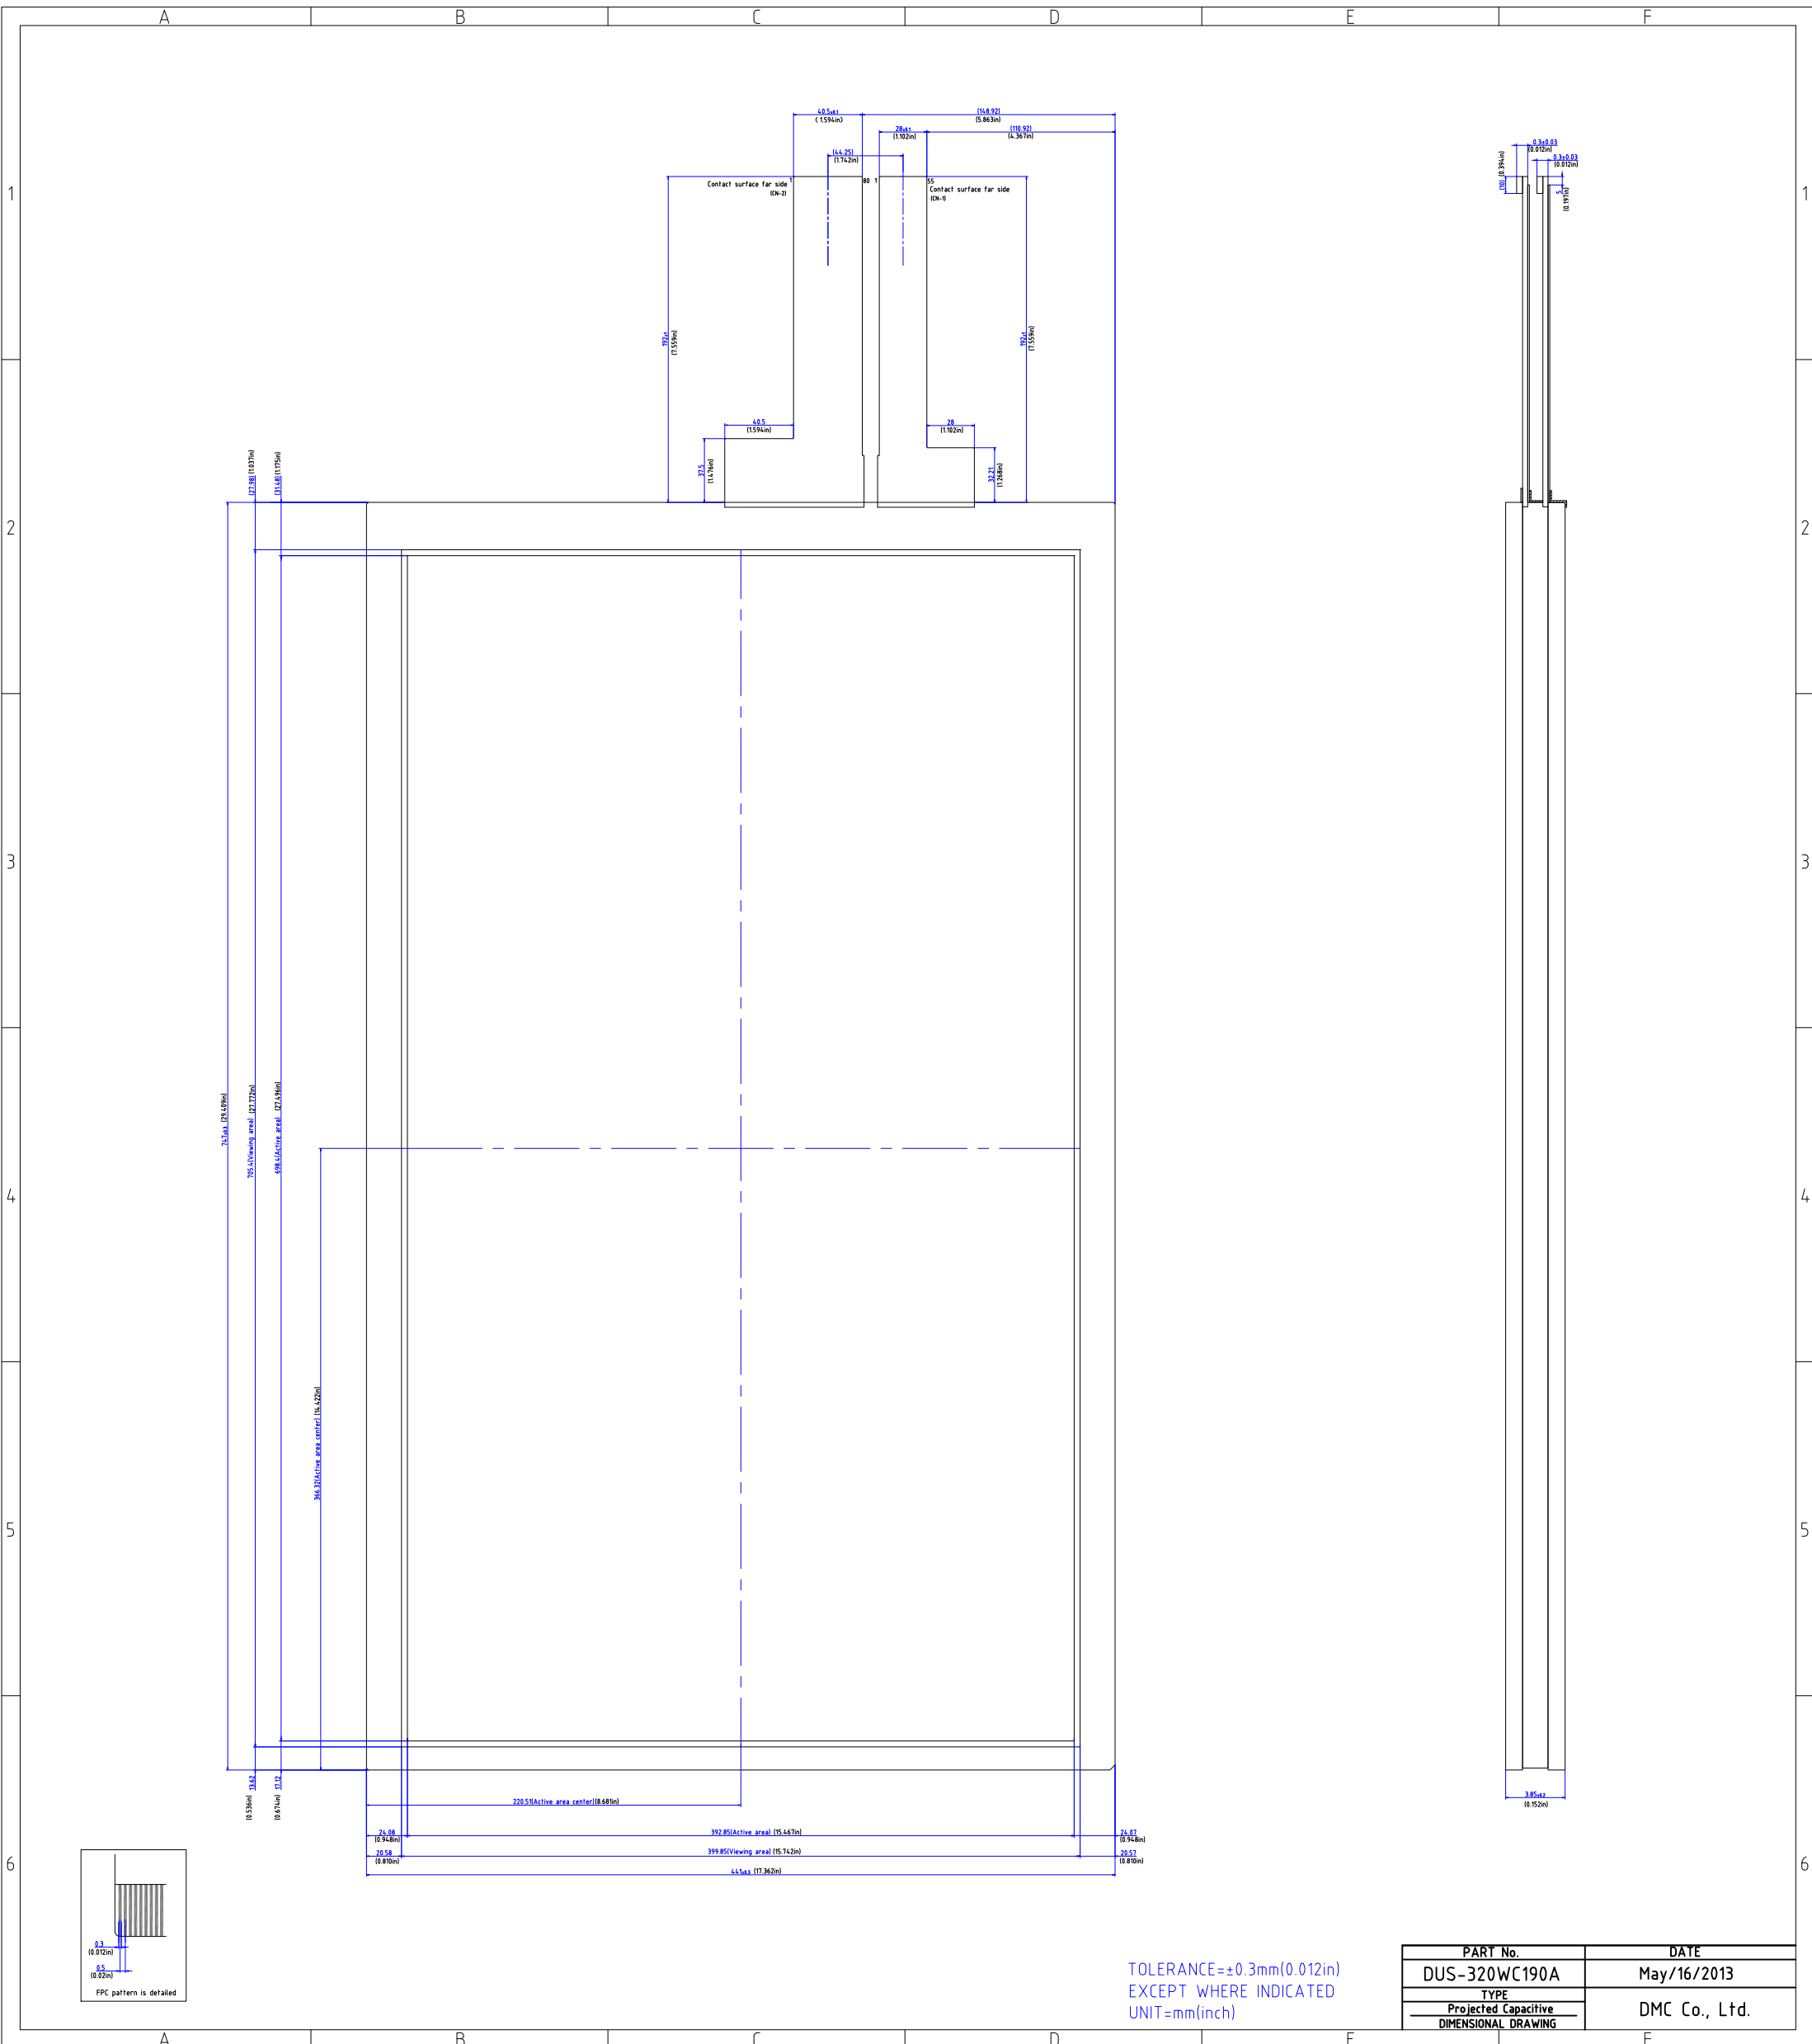

PART No.	DATE
DUS-320WC190A	May/16/2013
TYPE	
Projected Capacitive	DMC Co., Ltd.
DIMENSIONAL DRAWING