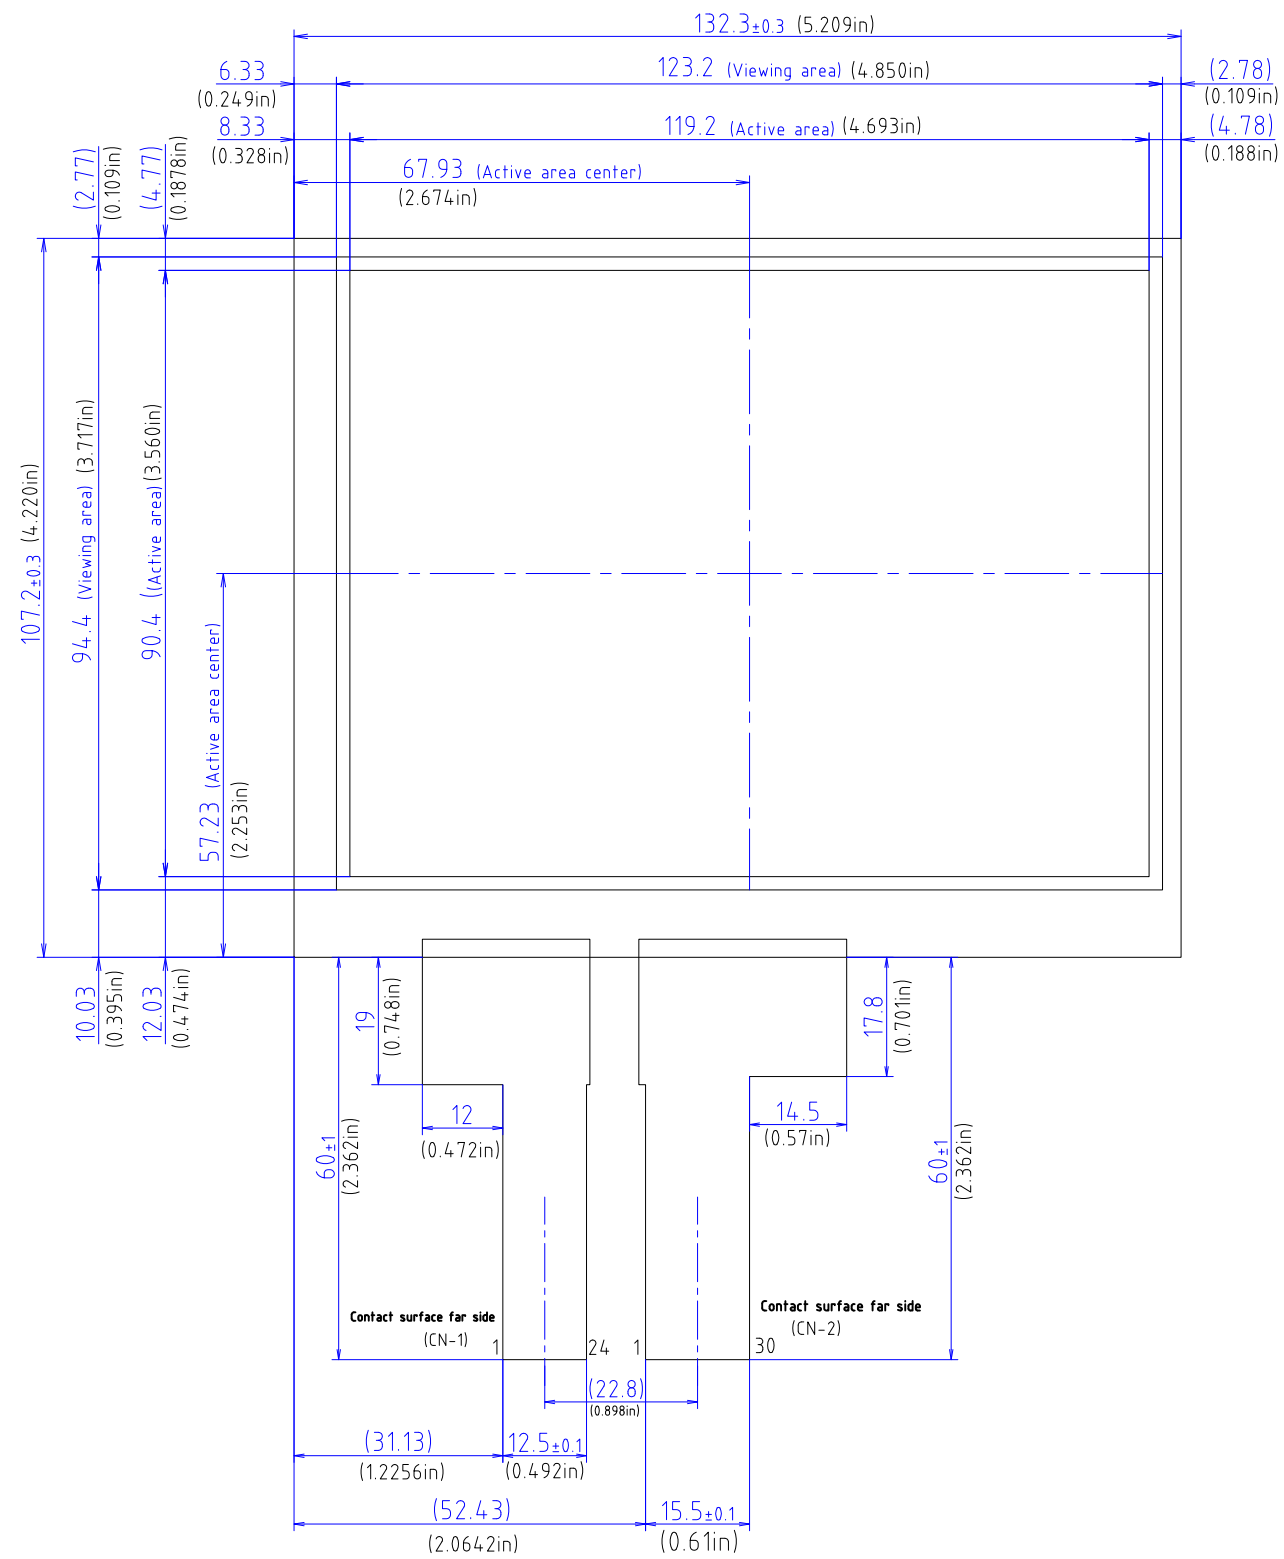

DATA DISPLAY GROUP

2D Drawing

DMC

DUS-057B060A (5.7, PCAP)

TO-05-085

The information contained in this document has been carefully researched and is, to the best of our knowledge, accurate. However, we assume no liability for any product failures or damages, immediate or consequential, resulting from the use of the information provided herein. Our products are not intended for use in systems in which failures of product could result in personal injury. All trademarks mentioned herein are property of their respective owners. All specifications are subject to change without notice.

TOLERANCE=±0.3mm(0.012in)
EXCEPT WHERE INDICATED
UNIT=mm(inch)

PART No.	DATE
DUS-057B060A	Sep/14/2012
TYPE	DMC Co., Ltd.
Projected Capacitive DIMENSIONAL DRAWING	

Our company network supports you worldwide with offices in Germany, Great Britain, Italy, Turkey and the USA. For more information please contact: