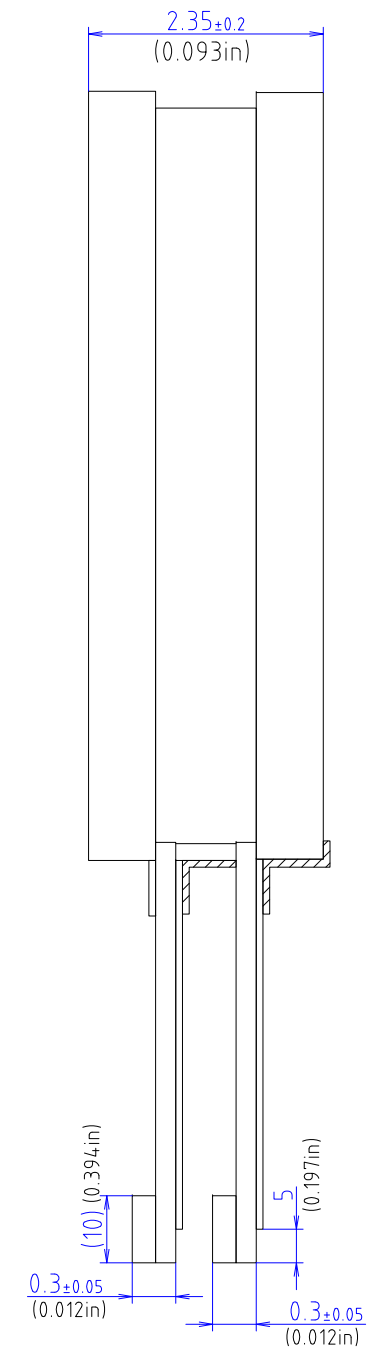

# 2D Drawing

**DMC**

**DUS-070WB060A (7.0W, PCAP)**

TO-05-086

The information contained in this document has been carefully researched and is, to the best of our knowledge, accurate. However, we assume no liability for any product failures or damages, immediate or consequential, resulting from the use of the information provided herein. Our products are not intended for use in systems in which failures of product could result in personal injury. All trademarks mentioned herein are property of their respective owners. All specifications are subject to change without notice.

---

TOLERANCE=±0.3mm(0.012in)  
 EXCEPT WHERE INDICATED  
 UNIT=mm(inch)

PART No.	DATE
DUS-070WB060A	Sep/14/2012
TYPE	DMC Co., Ltd.
Projected Capacitive DIMENSIONAL DRAWING	

Our company network supports you worldwide with offices in Germany, Great Britain, Italy, Turkey and the USA. For more information please contact: