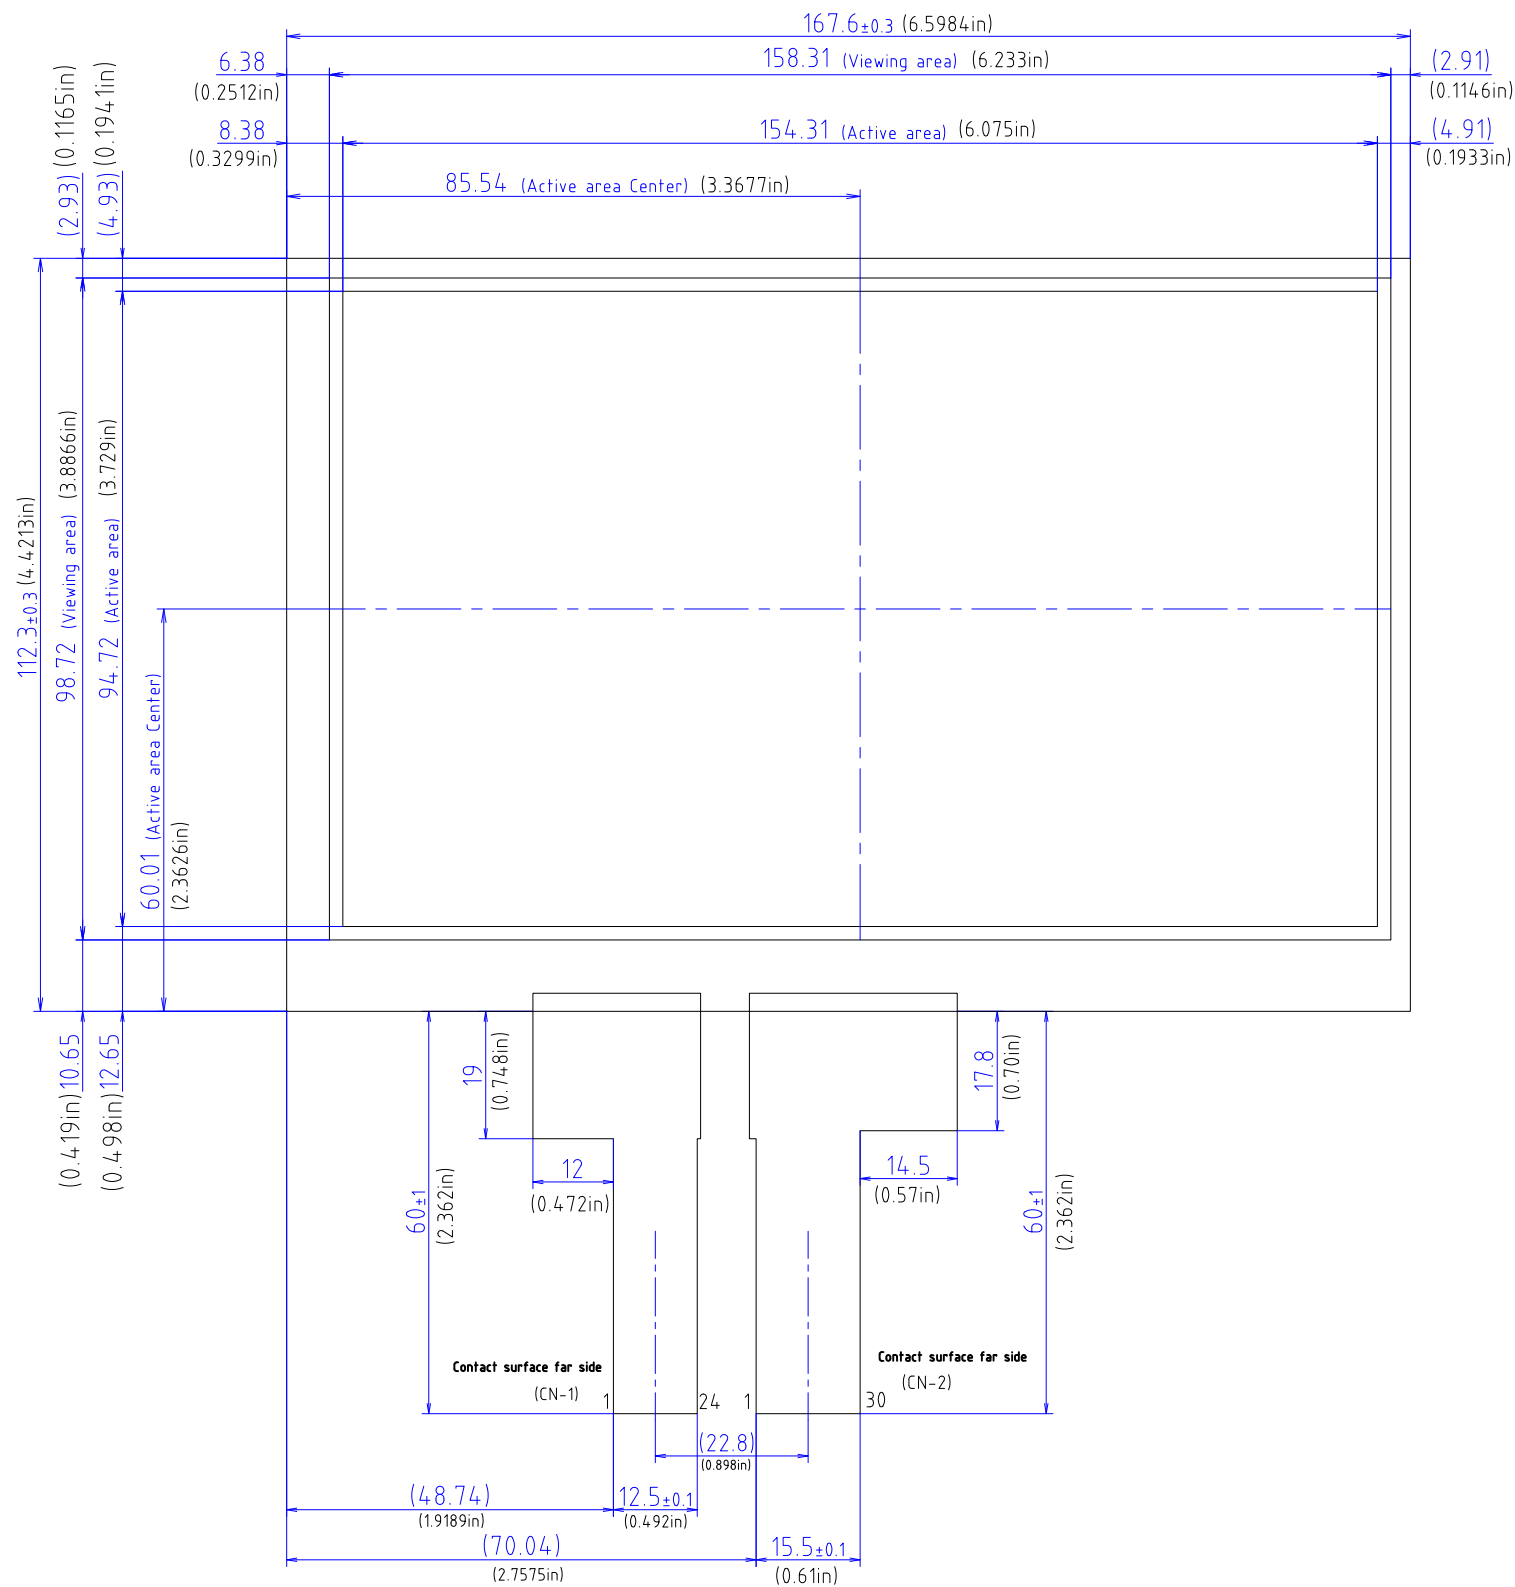

TOLERANCE=±0.3mm(0.012in)
EXCEPT WHERE INDICATED
UNIT=mm(inch)

PART No.	DATE
DUS-070WB060A	Sep/14/2012
TYPE	DMC Co., Ltd.
Projected Capacitive DIMENSIONAL DRAWING