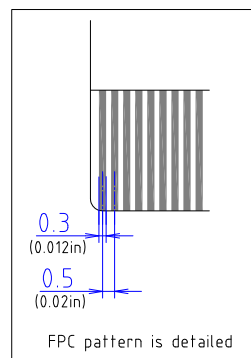

---

TOLERANCE=±0.3mm(0.012in)  
 EXCEPT WHERE INDICATED  
 UNIT=mm(inch)

PART No.	DATE
DUS-070WB060A	Sep/14/2012
TYPE	DMC Co., Ltd.
Projected Capacitive DIMENSIONAL DRAWING	

Our company network supports you worldwide with offices in Germany, Great Britain, Italy, Turkey and the USA. For more information please contact: