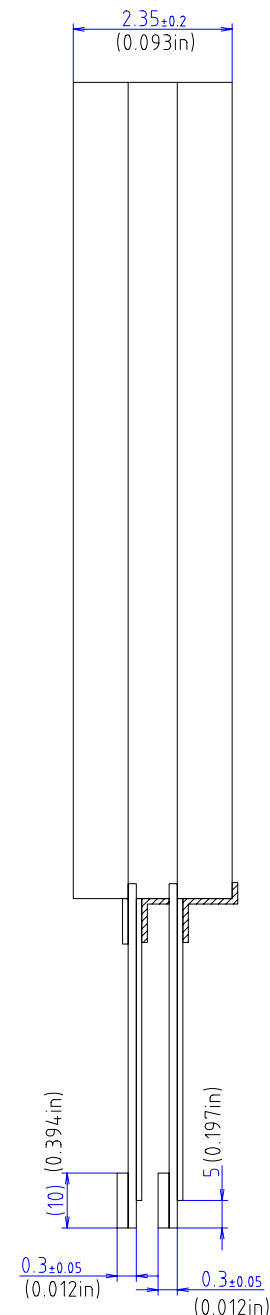

DATA DISPLAY GROUP

2D Drawing

DMC

DUS-084C060A (8.4, PCAP)

TO-05-087

The information contained in this document has been carefully researched and is, to the best of our knowledge, accurate. However, we assume no liability for any product failures or damages, immediate or consequential, resulting from the use of the information provided herein. Our products are not intended for use in systems in which failures of product could result in personal injury. All trademarks mentioned herein are property of their respective owners. All specifications are subject to change without notice.

TOLERANCE=±0.3mm(0.012in)
EXCEPT WHERE INDICATED
UNIT=mm(inch)

PART No.	DATE
DUS-084C060A	OCT/09/2012
TYPE	DMC Co., Ltd.
Projected Capacitive DIMENSIONAL DRAWING	

Our company network supports you worldwide with offices in Germany, Great Britain, Italy, Turkey and the USA. For more information please contact: