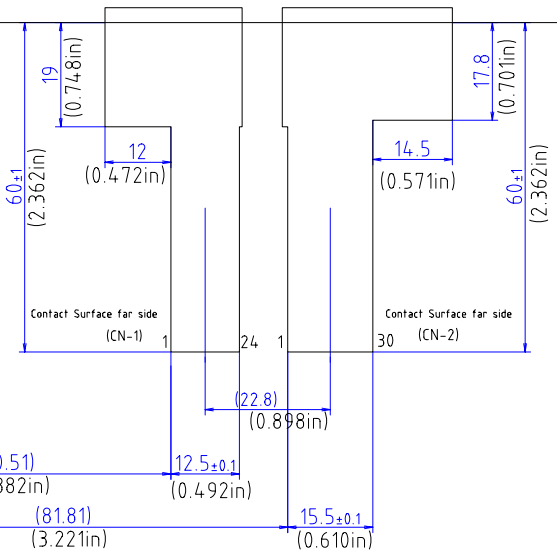

DATA DISPLAY GROUP

2D Drawing

DMC

DUS-084C060A (8.4, PCAP)

TO-05-087

The information contained in this document has been carefully researched and is, to the best of our knowledge, accurate. However, we assume no liability for any product failures or damages, immediate or consequential, resulting from the use of the information provided herein. Our products are not intended for use in systems in which failures of product could result in personal injury. All trademarks mentioned herein are property of their respective owners. All specifications are subject to change without notice.

TOLERANCE=±0.3mm(0.012in)
EXCEPT WHERE INDICATED
UNIT=mm(inch)

PART No.	DATE
DUS-084C060A	OCT/09/2012
TYPE	DMC Co., Ltd.
Projected Capacitive DIMENSIONAL DRAWING	

Our company network supports you worldwide with offices in Germany, Great Britain, Italy, Turkey and the USA. For more information please contact: