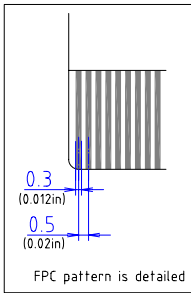

DATA DISPLAY GROUP

2D Drawing

DMC

DUS-084C060A (8.4, PCAP)

TO-05-087

The information contained in this document has been carefully researched and is, to the best of our knowledge, accurate. However, we assume no liability for any product failures or damages, immediate or consequential, resulting from the use of the information provided herein. Our products are not intended for use in systems in which failures of product could result in personal injury. All trademarks mentioned herein are property of their respective owners. All specifications are subject to change without notice.

TOLERANCE=±0.3mm(0.012in)
EXCEPT WHERE INDICATED
UNIT=mm(inch)

PART No.	DATE
DUS-084C060A	OCT/09/2012
TYPE	DMC Co., Ltd.
Projected Capacitive DIMENSIONAL DRAWING	

Our company network supports you worldwide with offices in Germany, Great Britain, Italy, Turkey and the USA. For more information please contact: