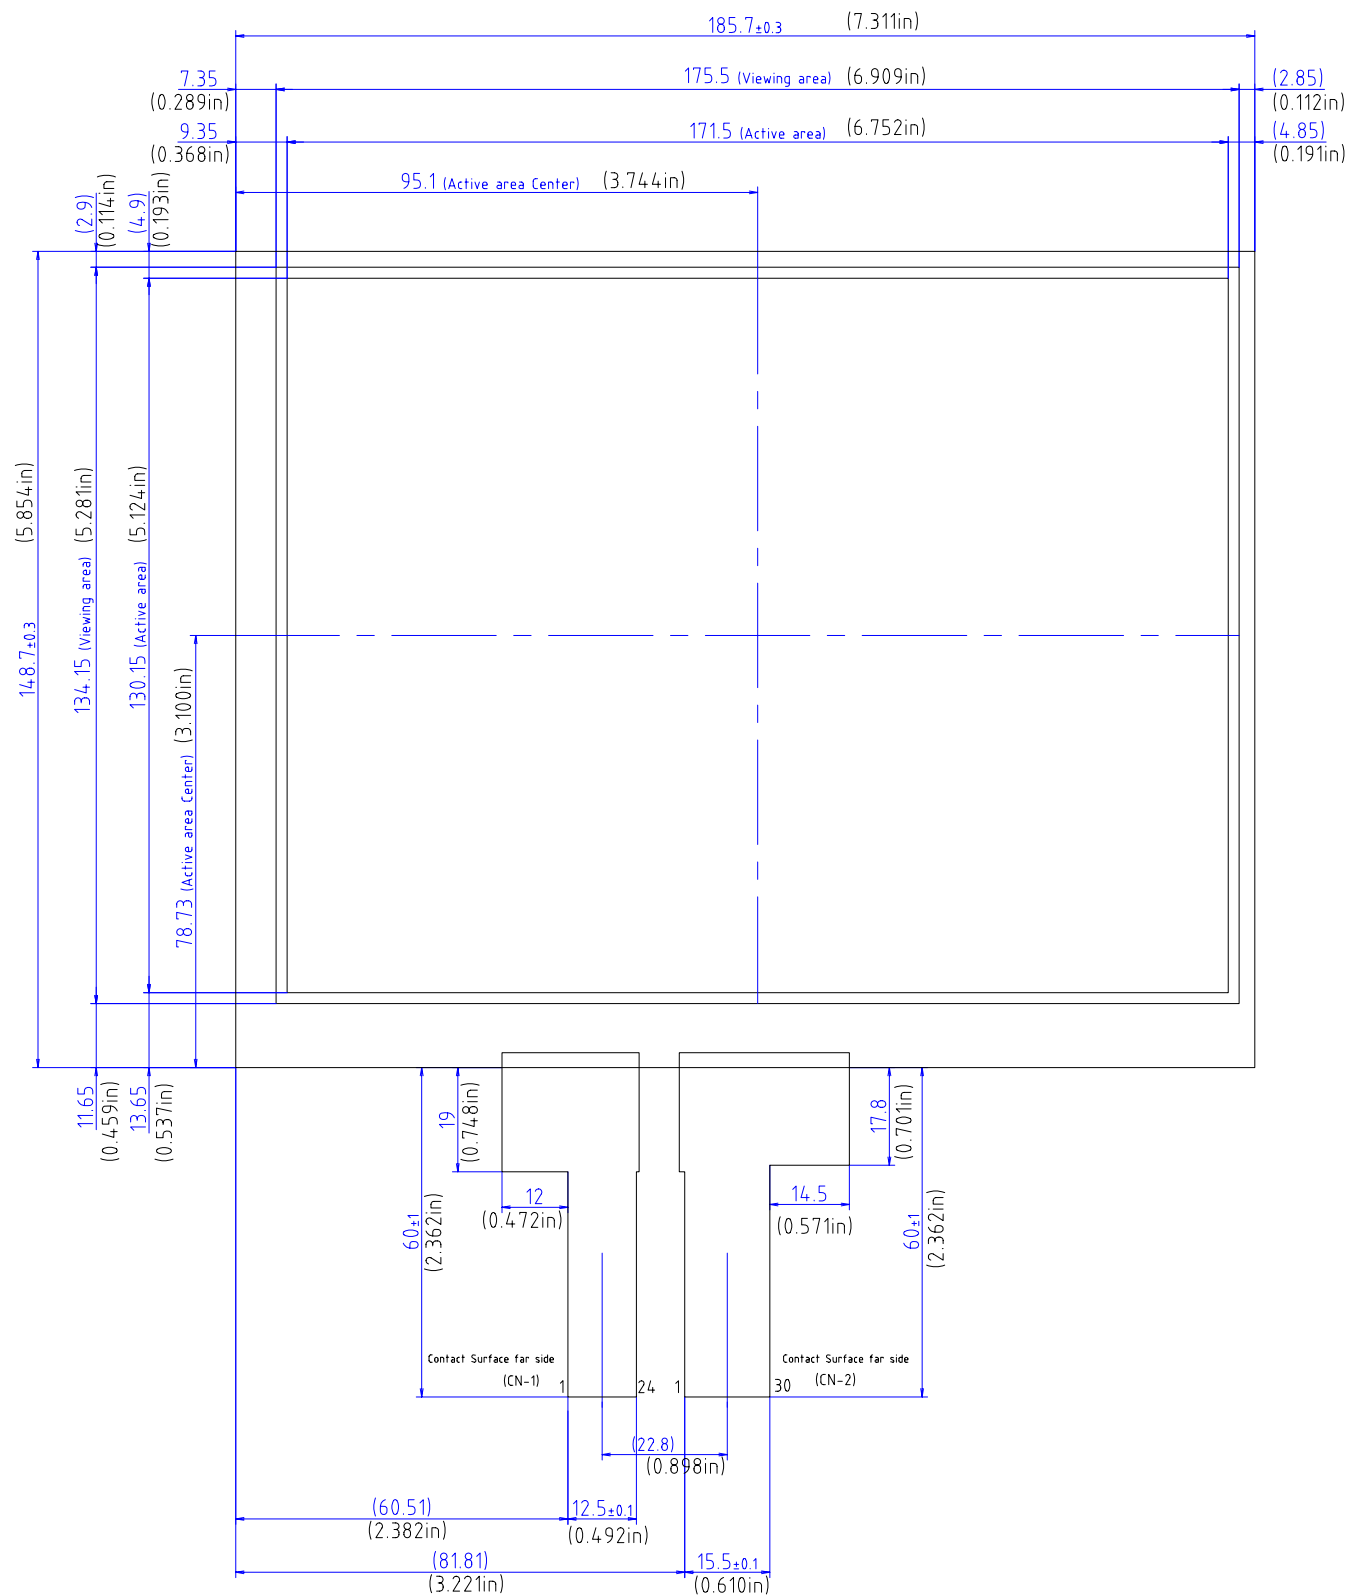

DATA DISPLAY GROUP

2D Drawing

DMC

DUS-084C060A (8.4, PCAP)

TO-05-087

The information contained in this document has been carefully researched and is, to the best of our knowledge, accurate. However, we assume no liability for any product failures or damages, immediate or consequential, resulting from the use of the information provided herein. Our products are not intended for use in systems in which failures of product could result in personal injury. All trademarks mentioned herein are property of their respective owners. All specifications are subject to change without notice.

TOLERANCE=±0.3mm(0.012in)
EXCEPT WHERE INDICATED
UNIT=mm(inch)

PART No.	DATE
DUS-084C060A	OCT/09/2012
TYPE	DMC Co., Ltd.
Projected Capacitive DIMENSIONAL DRAWING	

Our company network supports you worldwide with offices in Germany, Great Britain, Italy, Turkey and the USA. For more information please contact: