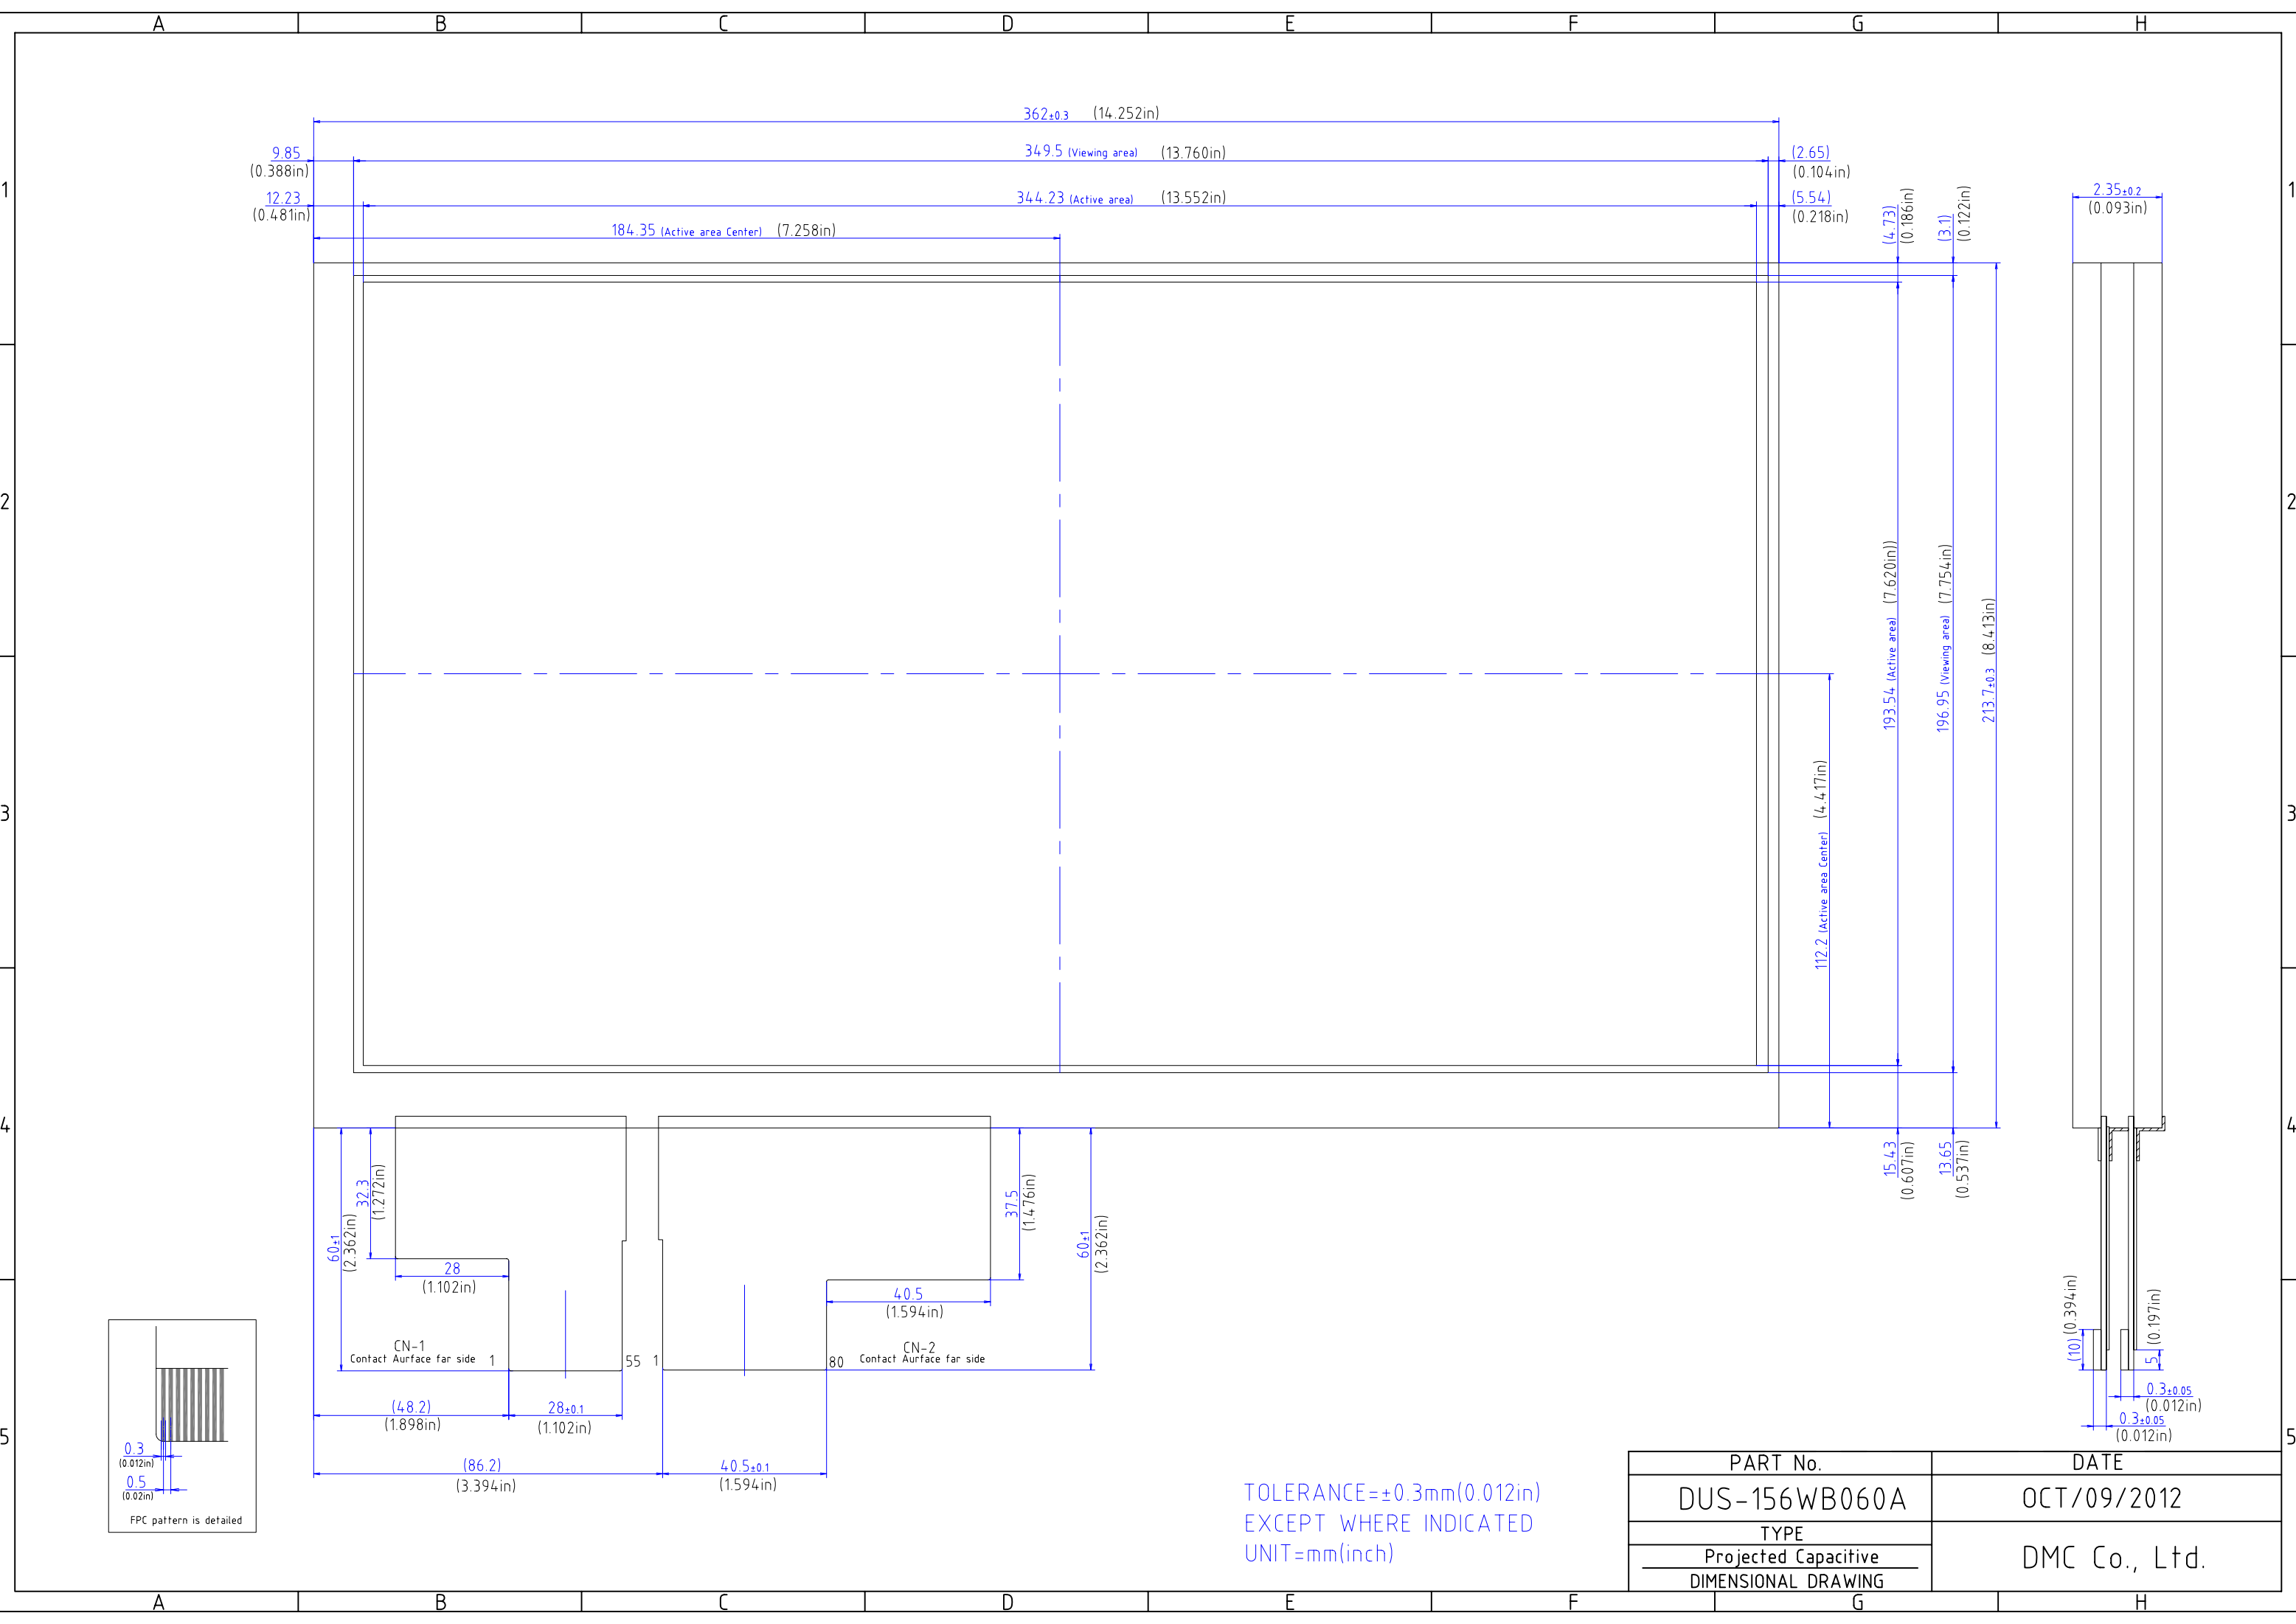

DATA DISPLAY GROUP

2D Drawing

DMC

DUS-156WB060A

TO-05-092

The information contained in this document has been carefully researched and is, to the best of our knowledge, accurate. However, we assume no liability for any product failures or damages, immediate or consequential, resulting from the use of the information provided herein. Our products are not intended for use in systems in which failures of product could result in personal injury. All trademarks mentioned herein are property of their respective owners. All specifications are subject to change without notice.

TOLERANCE=±0.3mm(0.012in)
 EXCEPT WHERE INDICATED
 UNIT=mm(inch)

PART No.	DATE
DUS-156WB060A	OCT/09/2012
TYPE	DMC Co., Ltd.
Projected Capacitive DIMENSIONAL DRAWING	

Our company network supports you worldwide with offices in Germany, Great Britain, Italy, Turkey and the USA. For more information please contact: