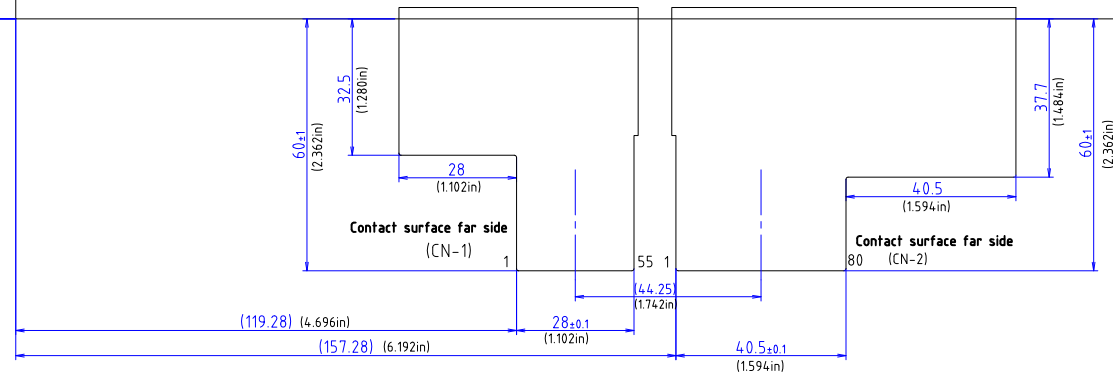

DATA DISPLAY GROUP

2D Drawing

DMC

DUS-170B060A

TO-05-093

The information contained in this document has been carefully researched and is, to the best of our knowledge, accurate. However, we assume no liability for any product failures or damages, immediate or consequential, resulting from the use of the information provided herein. Our products are not intended for use in systems in which failures of product could result in personal injury. All trademarks mentioned herein are property of their respective owners. All specifications are subject to change without notice.

TOLERANCE=±0.3mm(0.012in)
 EXCEPT WHERE INDICATED
 UNIT=mm(inch)

| | |
|---|---------------|
| PART No. | DATE |
| DUS-170B060A | Sep/14/2012 |
| TYPE | DMC Co., Ltd. |
| Projected Capacitive DIMENSIONAL DRAWING | |