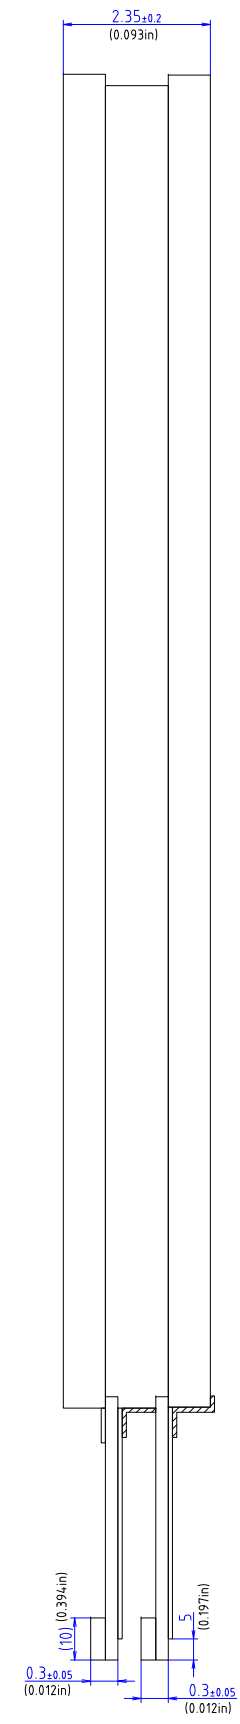

DATA DISPLAY GROUP

2D Drawing

DMC

DUS-170B060A

TO-05-093

The information contained in this document has been carefully researched and is, to the best of our knowledge, accurate. However, we assume no liability for any product failures or damages, immediate or consequential, resulting from the use of the information provided herein. Our products are not intended for use in systems in which failures of product could result in personal injury. All trademarks mentioned herein are property of their respective owners. All specifications are subject to change without notice.

TOLERANCE=±0.3mm(0.012in)
 EXCEPT WHERE INDICATED
 UNIT=mm(inch)

| | |
|---|---------------|
| PART No. | DATE |
| DUS-170B060A | Sep/14/2012 |
| TYPE | DMC Co., Ltd. |
| Projected Capacitive DIMENSIONAL DRAWING | |