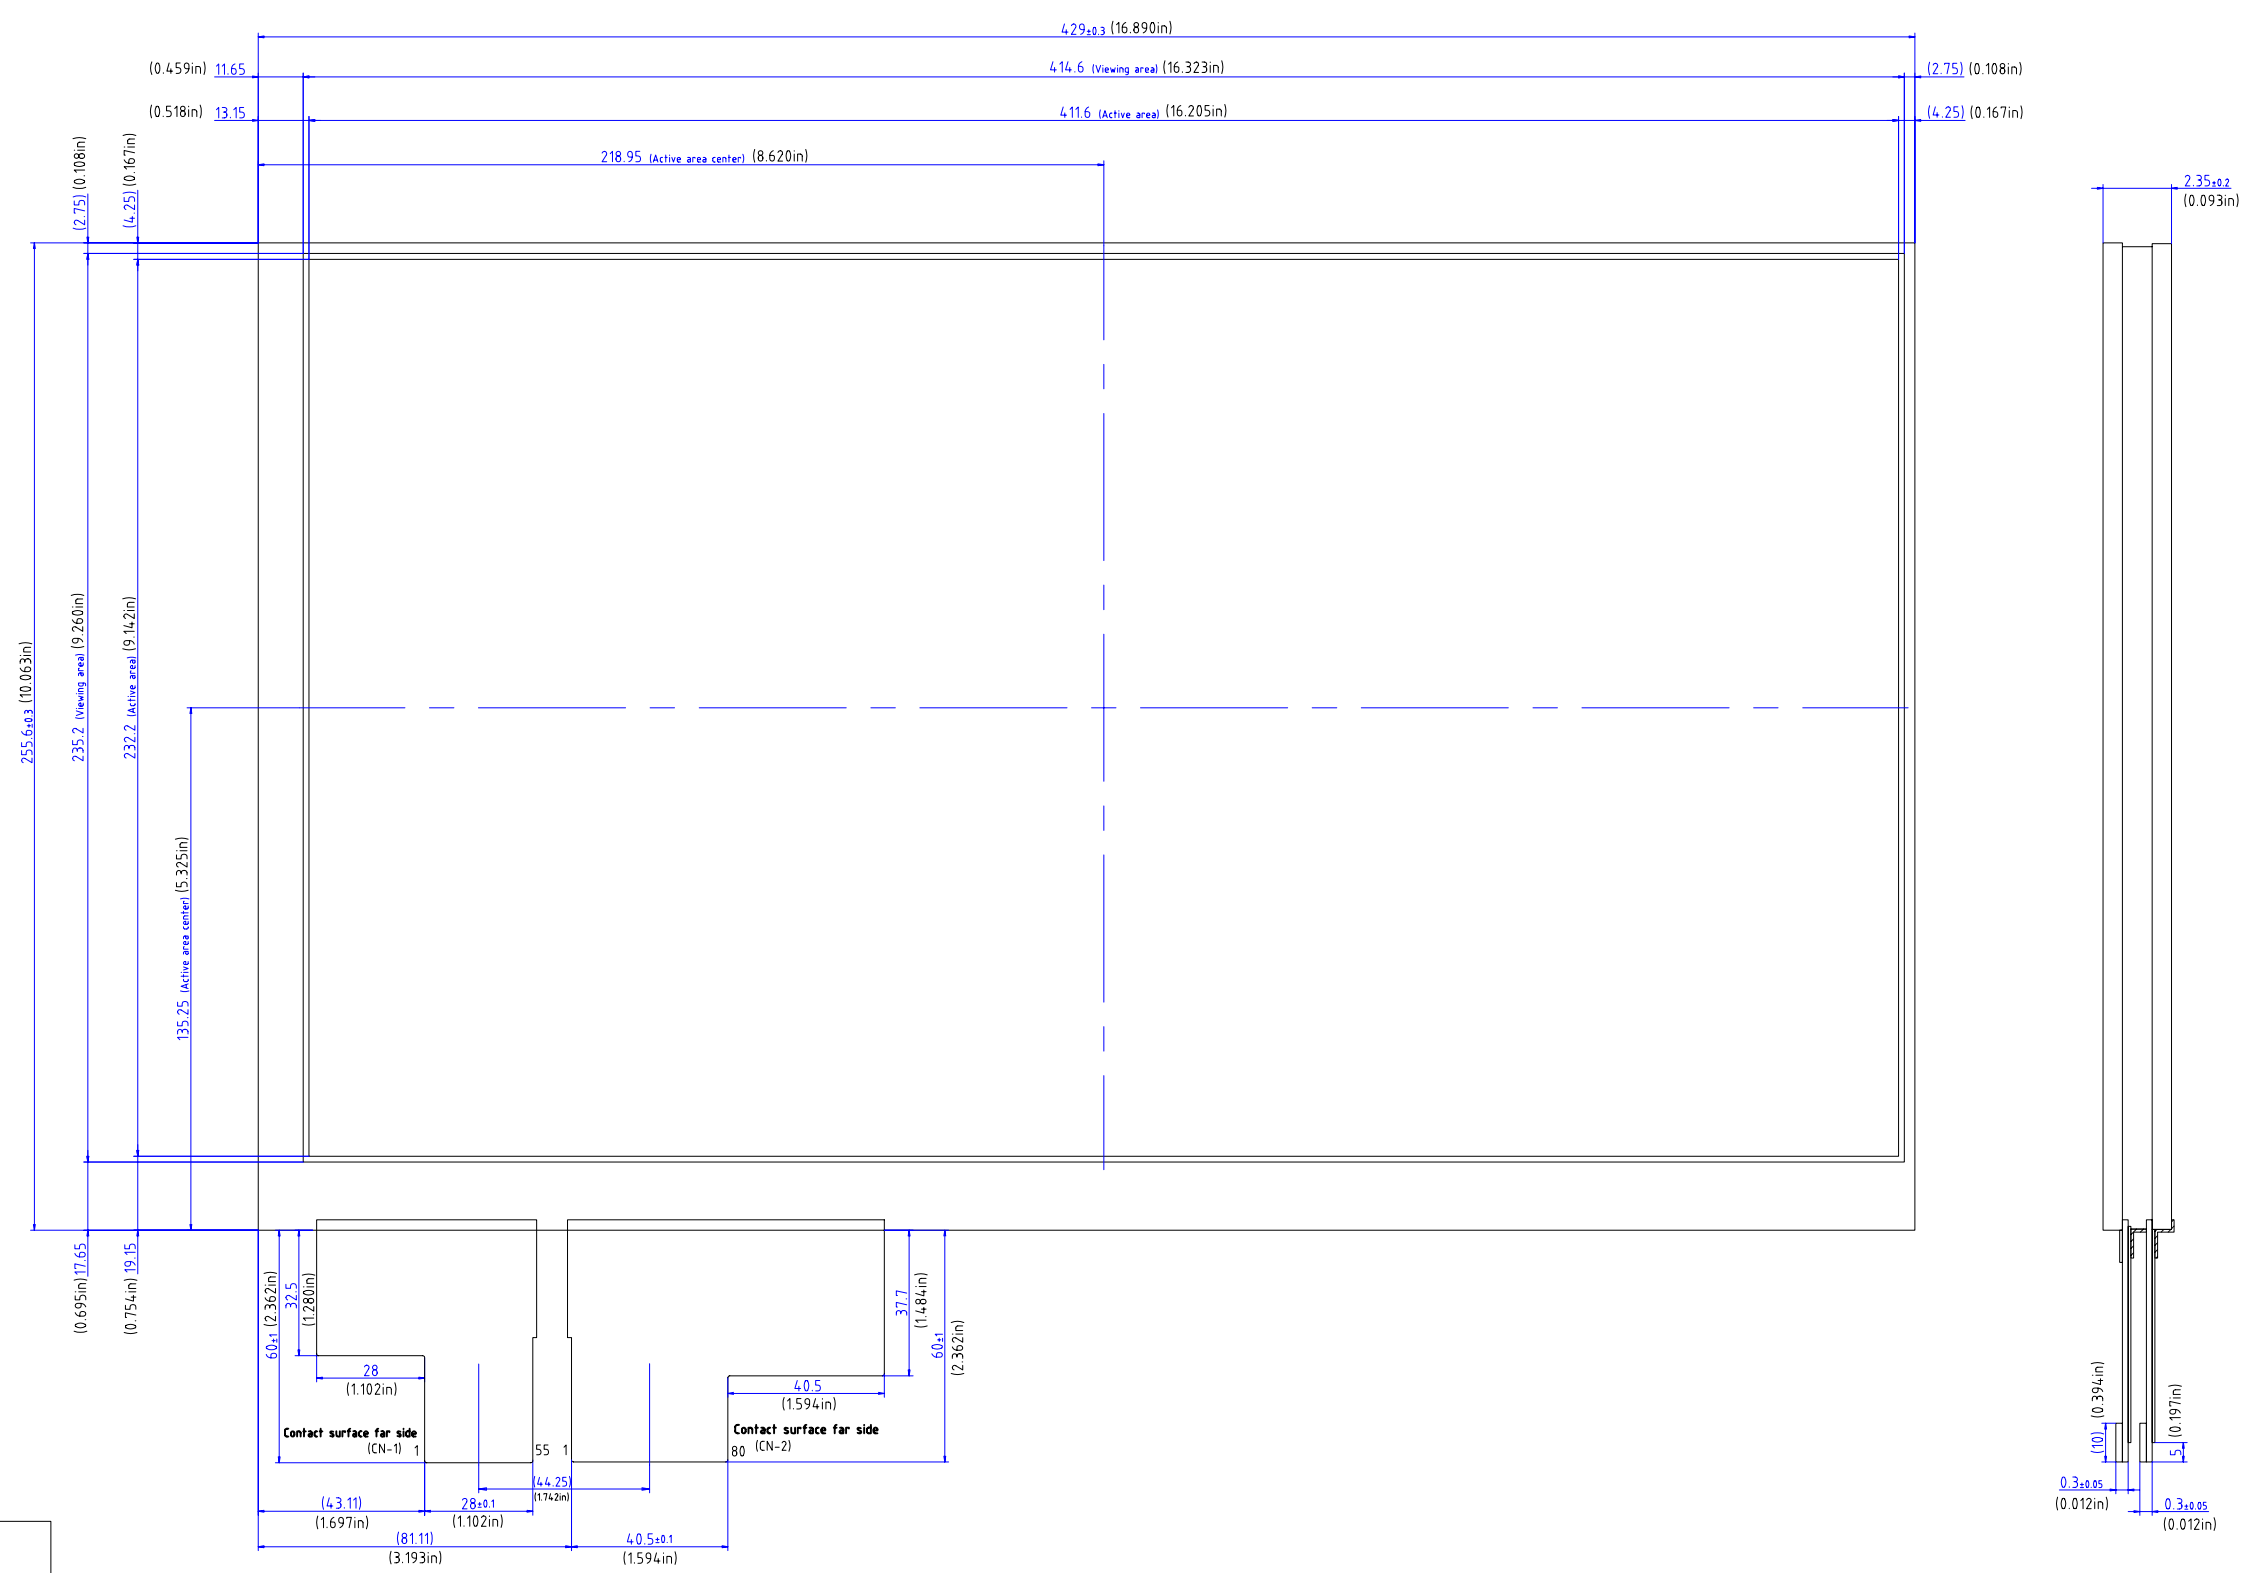

DATA DISPLAY GROUP

2D Drawing

DMC

DUS-185WB060A

TO-05-094

The information contained in this document has been carefully researched and is, to the best of our knowledge, accurate. However, we assume no liability for any product failures or damages, immediate or consequential, resulting from the use of the information provided herein. Our products are not intended for use in systems in which failures of product could result in personal injury. All trademarks mentioned herein are property of their respective owners. All specifications are subject to change without notice.