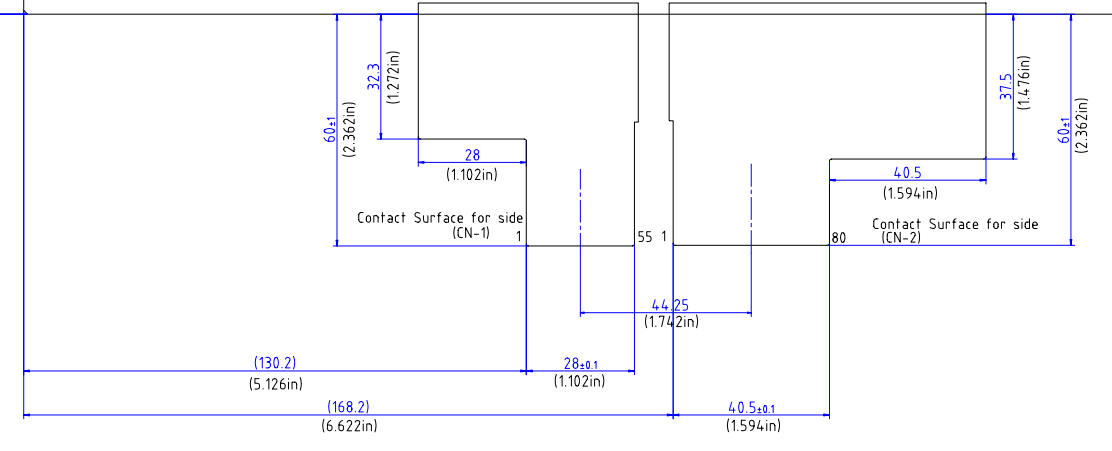

DATA DISPLAY GROUP

2D Drawing

DMC

DUS-220WB060A

TO-05-098

The information contained in this document has been carefully researched and is, to the best of our knowledge, accurate. However, we assume no liability for any product failures or damages, immediate or consequential, resulting from the use of the information provided herein. Our products are not intended for use in systems in which failures of product could result in personal injury. All trademarks mentioned herein are property of their respective owners. All specifications are subject to change without notice.

TOLERANCE=±0.3mm(0.012in)
 EXCEPT WHERE INDICATED
 UNIT=mm(inch)

| | |
|--|---------------|
| PART No. | DATE |
| DUS-220WB060A | OCT/09/2012 |
| TYPE | DMC Co., Ltd. |
| Projected Capacitive DIMENSIONAL DRAWING | |