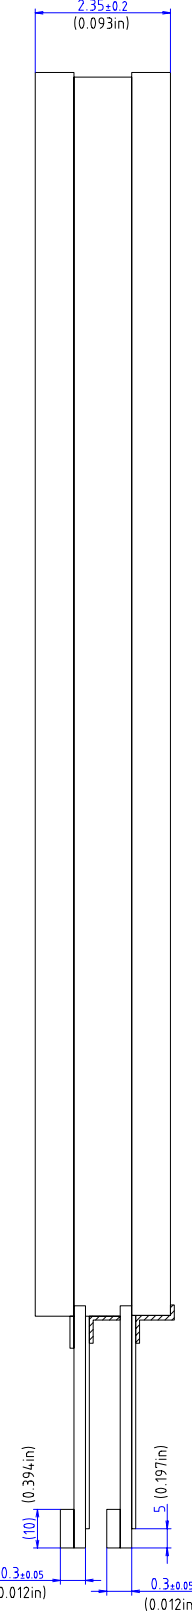

DATA DISPLAY GROUP

2D Drawing

DMC

DUS-220WB060A

TO-05-098

The information contained in this document has been carefully researched and is, to the best of our knowledge, accurate. However, we assume no liability for any product failures or damages, immediate or consequential, resulting from the use of the information provided herein. Our products are not intended for use in systems in which failures of product could result in personal injury. All trademarks mentioned herein are property of their respective owners. All specifications are subject to change without notice.

TOLERANCE=±0.3mm(0.012in)
 EXCEPT WHERE INDICATED
 UNIT=mm(inch)

| | |
|--|---------------|
| PART No. | DATE |
| DUS-220WB060A | OCT/09/2012 |
| TYPE | DMC Co., Ltd. |
| Projected Capacitive DIMENSIONAL DRAWING | |