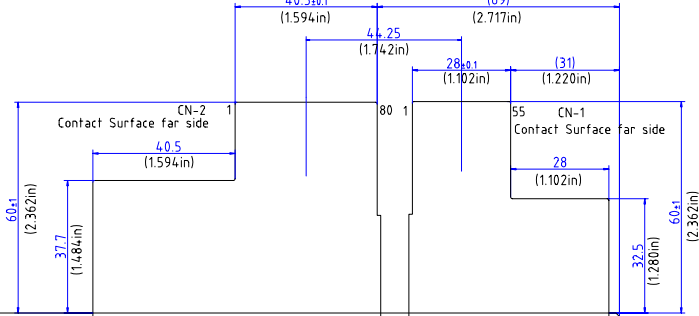

DATA DISPLAY GROUP

2D Drawing

DMC

DUS-240WB060A

TO-05-099

The information contained in this document has been carefully researched and is, to the best of our knowledge, accurate. However, we assume no liability for any product failures or damages, immediate or consequential, resulting from the use of the information provided herein. Our products are not intended for use in systems in which failures of product could result in personal injury. All trademarks mentioned herein are property of their respective owners. All specifications are subject to change without notice.

A B C D E F G H

TOLERANCE=±0.3mm(0.012in)
EXCEPT WHERE INDICATED
UNIT=mm(inch)

PART No.	DATE
DUS-240WB060A	Oct/12/2012
TYPE	
Projected Capacitive	DMC Co., Ltd.
DIMENSIONAL DRAWING	

A B C D E F G H

Our company network supports you worldwide with offices in Germany, Great Britain, Italy, Turkey and the USA. For more information please contact: