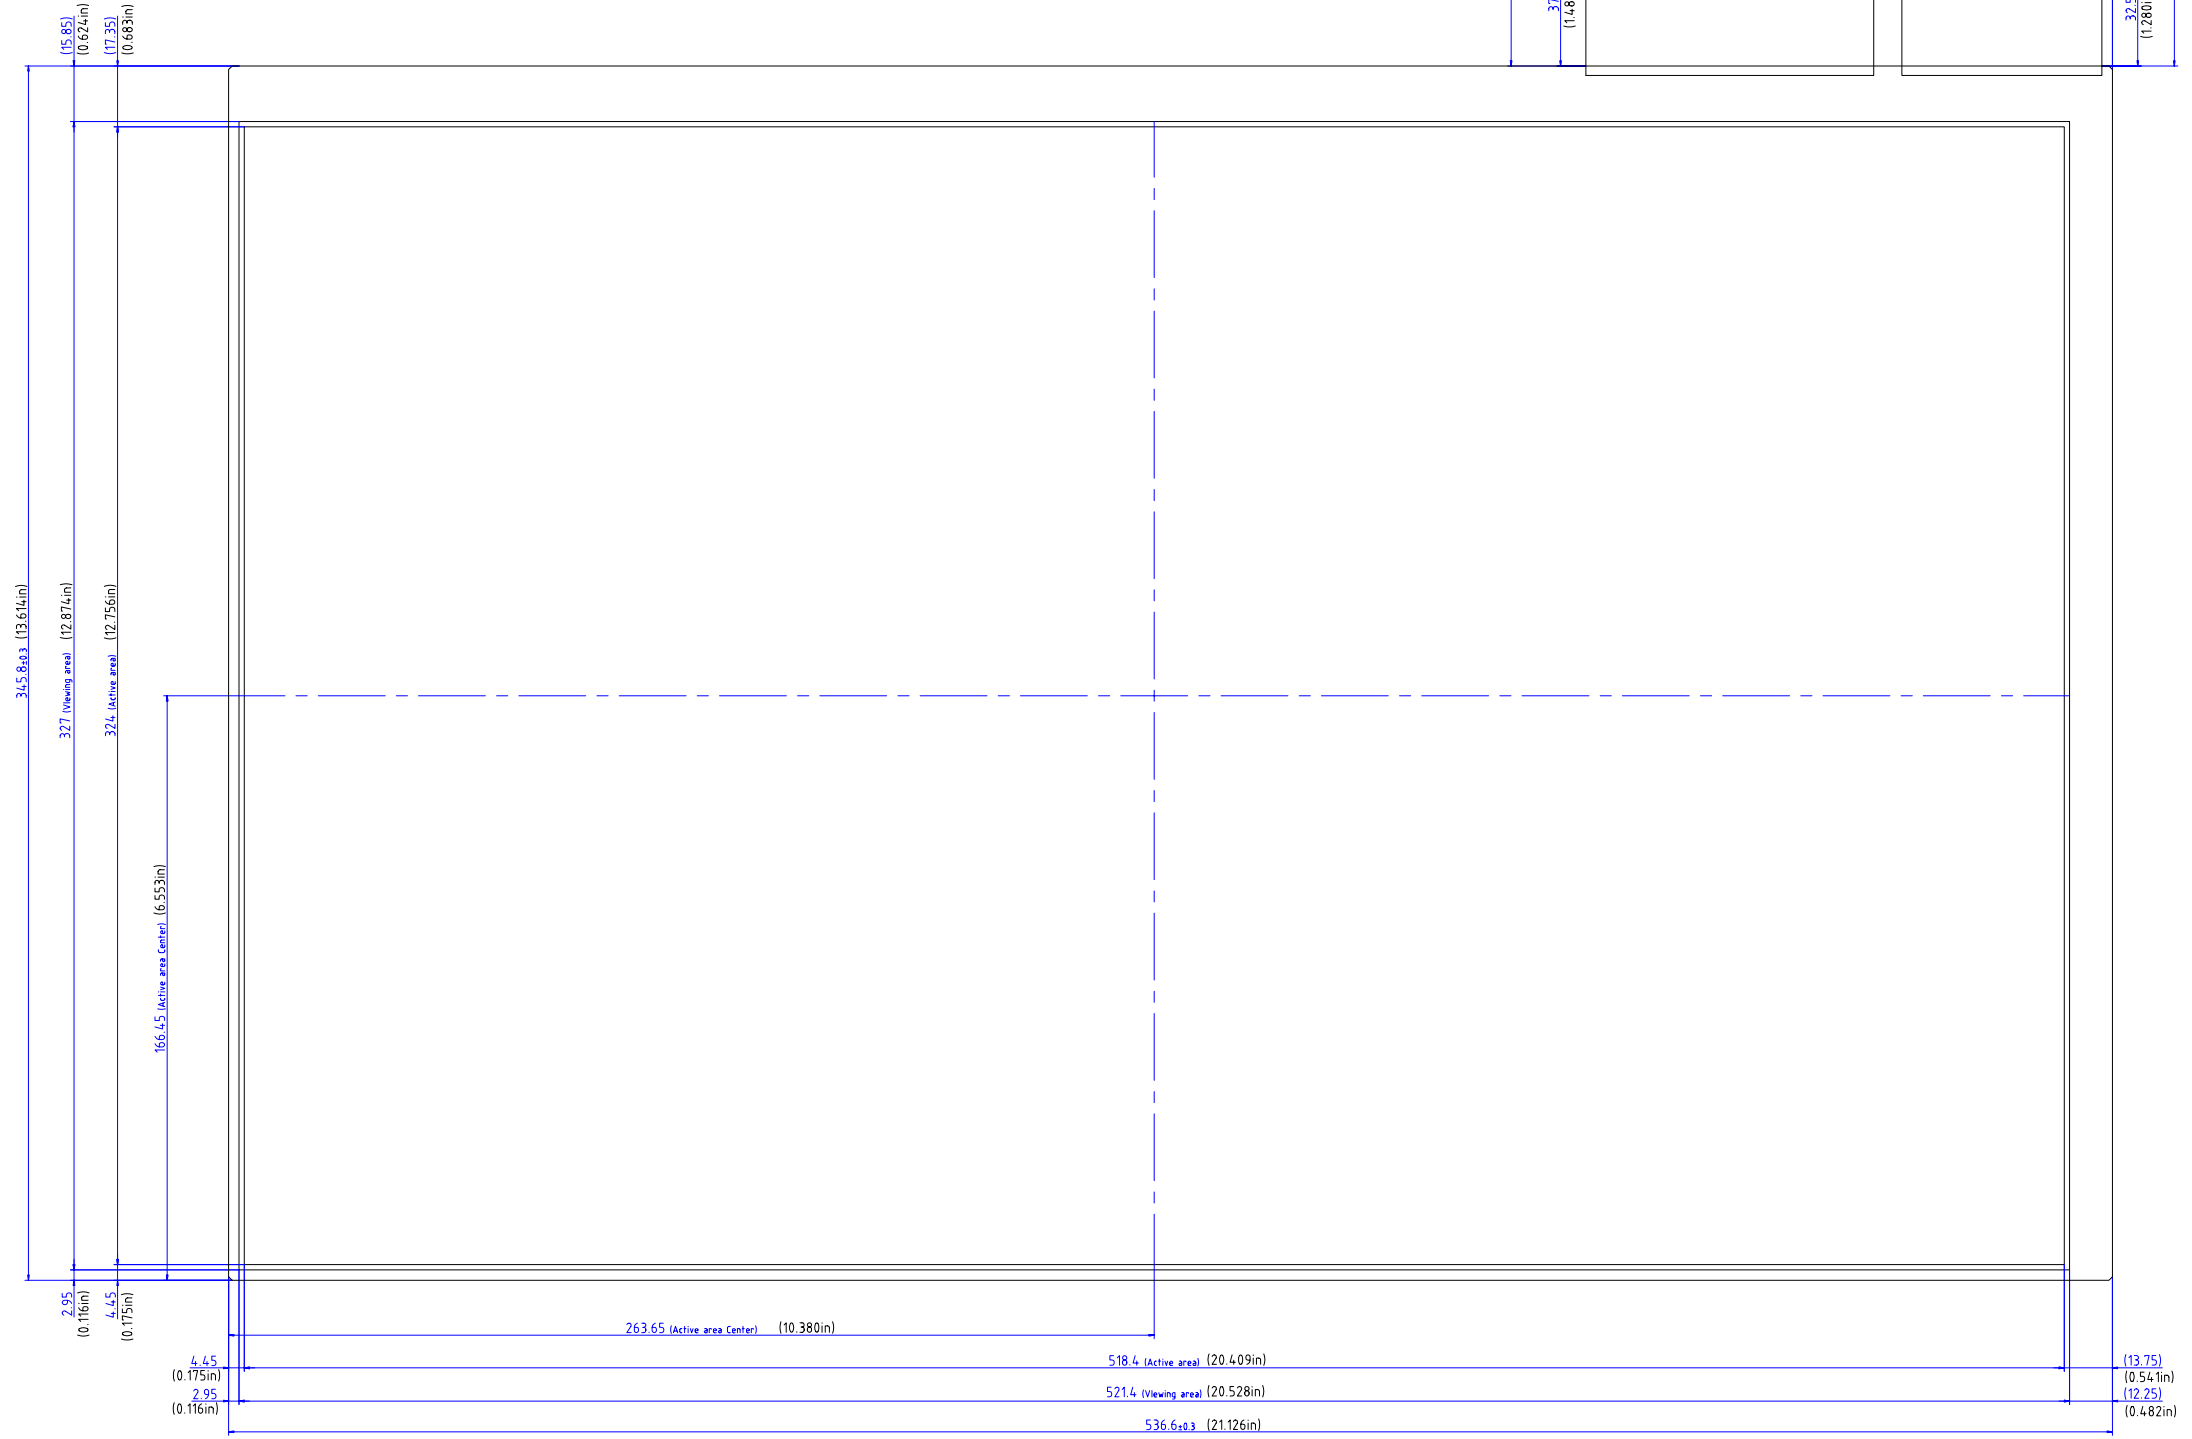

A B C D E F G H

TOLERANCE=±0.3mm(0.012in)
EXCEPT WHERE INDICATED
UNIT=mm(inch)

PART No.	DATE
DUS-240WB060A	Oct/12/2012
TYPE	
Projected Capacitive	DMC Co., Ltd.
DIMENSIONAL DRAWING	

A B C D E F G H