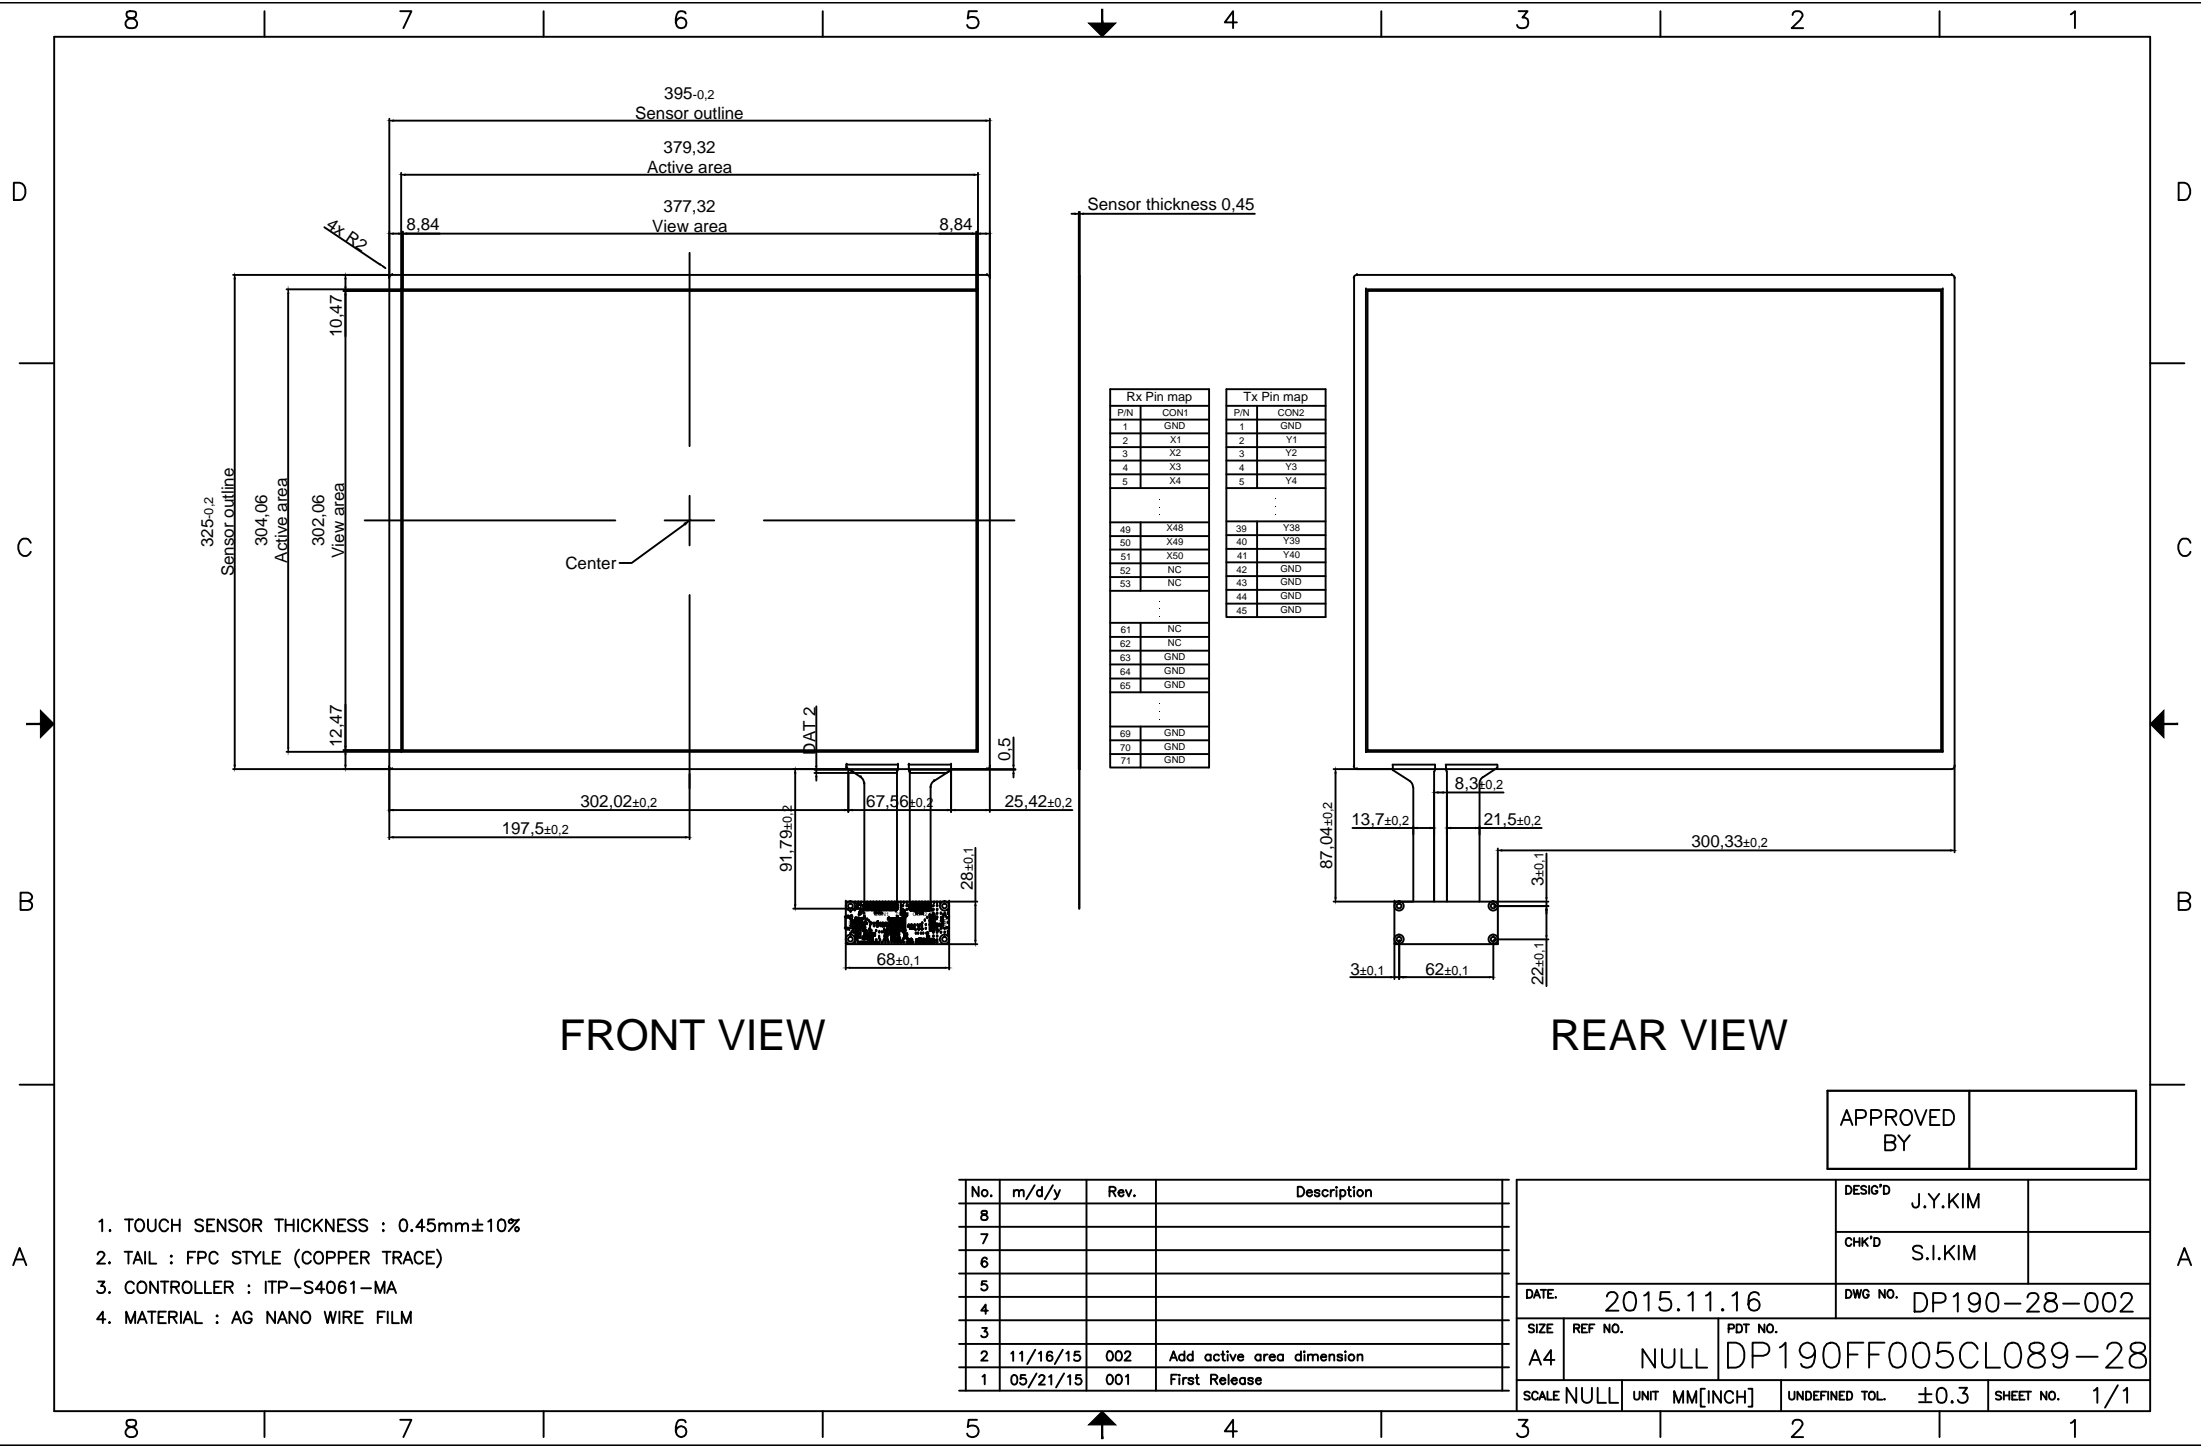

DATA DISPLAY GROUP

2D Drawing

DD Group

DP190FF005CL089-28

TO-12-504

The information contained in this document has been carefully researched and is, to the best of our knowledge, accurate. However, we assume no liability for any product failures or damages, immediate or consequential, resulting from the use of the information provided herein. Our products are not intended for use in systems in which failures of product could result in personal injury. All trademarks mentioned herein are property of their respective owners. All specifications are subject to change without notice.

FRONT VIEW

REAR VIEW

- TOUCH SENSOR THICKNESS : 0.45mm±10%
- TAIL : FPC STYLE (COPPER TRACE)
- CONTROLLER : ITP-S4061-MA
- MATERIAL : AG NANO WIRE FILM

No.	m/d/y	Rev.	Description
8			
7			
6			
5			
4			
3			
2	11/16/15	002	Add active area dimension
1	05/21/15	001	First Release

APPROVED BY

DESIG'D J.Y.KIM
CHK'D S.I.KIM

DATE: 2015.11.16
DWG NO. DP190-28-002
SIZE REF NO. A4 NULL
PDT NO. DP190FF005CL089-28
SCALE NULL UNIT MM[INCH] UNDEFINED TOL. ±0.3 SHEET NO. 1/1

Our company network supports you worldwide with offices in Germany, Great Britain, Turkey and the USA.
For more information please contact: