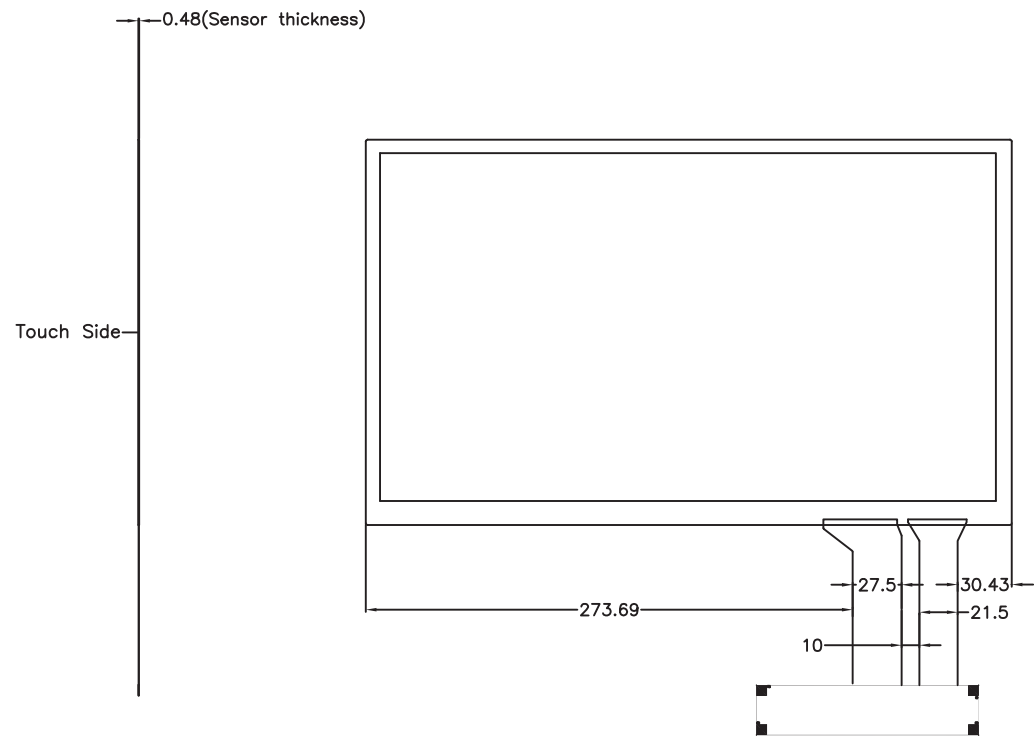

DATA DISPLAY GROUP

2D Drawing

DD Group

PCT015670001

TO-18-505

The information contained in this document has been carefully researched and is, to the best of our knowledge, accurate. However, we assume no liability for any product failures or damages, immediate or consequential, resulting from the use of the information provided herein. Our products are not intended for use in systems in which failures of product could result in personal injury. All trademarks mentioned herein are property of their respective owners. All specifications are subject to change without notice.

Front View

Controller Interface
USB **RS-232**

1	EGND
2	VCC
3	GND
4	D+
5	D-

1	EGND
2	VCC
3	GND
4	TX
5	RX

Back View

8			
7			
6			
5			
4			
3			
2			
1			
Rev	Change	Date	Name

Drawn JACK.PARK	SCALE 1:1	DATE. 2013.06.27	UNIT mm
Checked JAMES.KIM	SIZE A4	DWG NO. TP156-01	SHEET NO. 1/1
Item number PCT015670001			