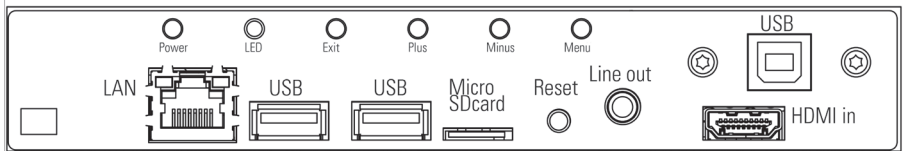

HDMI, DisplayPort, RS232

Video Wall 46 Video

Order number		DS-91-980
Interfaces		HDMI 2.0 in, HDMI 2.0 out, (4k Daisy Chain), RS232 in, RS232 out, DisplayPort 1.2 in, IR sensor
Power consumption (typ.)	[Watt]	130
Video wall functions		Edge suppression, tiling, daisy-chain cabling, PIP
Weight	[kg/ lb]	28.0/ 61.73
Dimensions (W x H x D)	[mm/ inch]	1024 x 579 x 86 40.31 x 22.80 x 3.38

Raspberry® IoT controller

POS-Line 46 IoT

Order number		DS-91-998
Order number OS		DS-60-859
Interfaces		1 x LAN, 2 x USB, 1 x HDMI, 1 x Line out, 1 x MicroSD card slot
Power consumption (typ.)	[Watt]	130
Weight	[kg/ lb]	28.0/ 61.73
Dimensions (W x H x D)	[mm/ inch]	1024 x 579 x 86 40.31 x 22.80 x 3.38