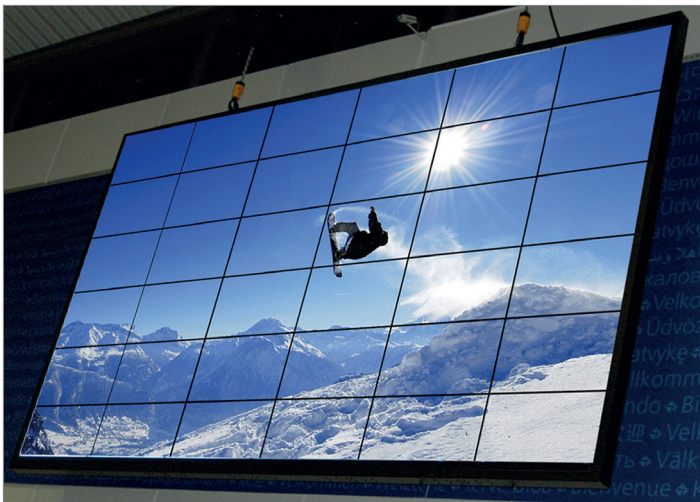

Exercise caution when installing

It is only allowed to lift and transport the device by the handles. The frame of the panel-casing is only 0,3 mm. By lifting the device at the frame of the panel-casing, breakage of the glass, defaults of the slots or buckle of the case could be possible results. It is also not allowed to get the panel under pressure at the frontside.

application examples of video walls at our customers