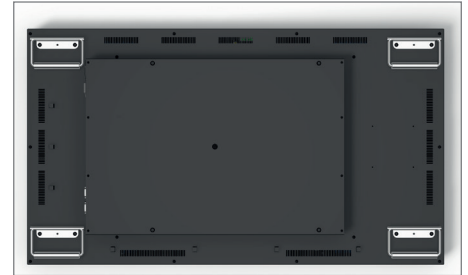

Raspberry® IoT controller

POS-Line 46 IoT

Order number		DS-91-998
Order number OS		DS-60-859
Interfaces		1 x LAN, 2 x USB, 1 x HDMI, 1 x Line out, 1 x MicroSD card slot
Power consumption (typ.)	[Watt]	130
Weight	[kg/ lb]	28.0/ 61.73
Dimensions (W x H x D)	[mm/ inch]	1024 x 579 x 86 40.31 x 22.80 x 3.38

Electronic

Product	Order no.	Product description
Remote control	DS-92-019	OSD remote controll for Video wall displays 46"

Accessories

Mounts and cable

Product	Order no.	Product description
Wall mount	recommenda- tion	wall mount for walls: https://www.unicol.de/de/videwall-loesungen.aspx
HDMI cable	KA-40-081	Cable HDMI 4k Typ A male/male 2m
DisplayPort cable	KA-40-105	Display Port 4k male/male 2m